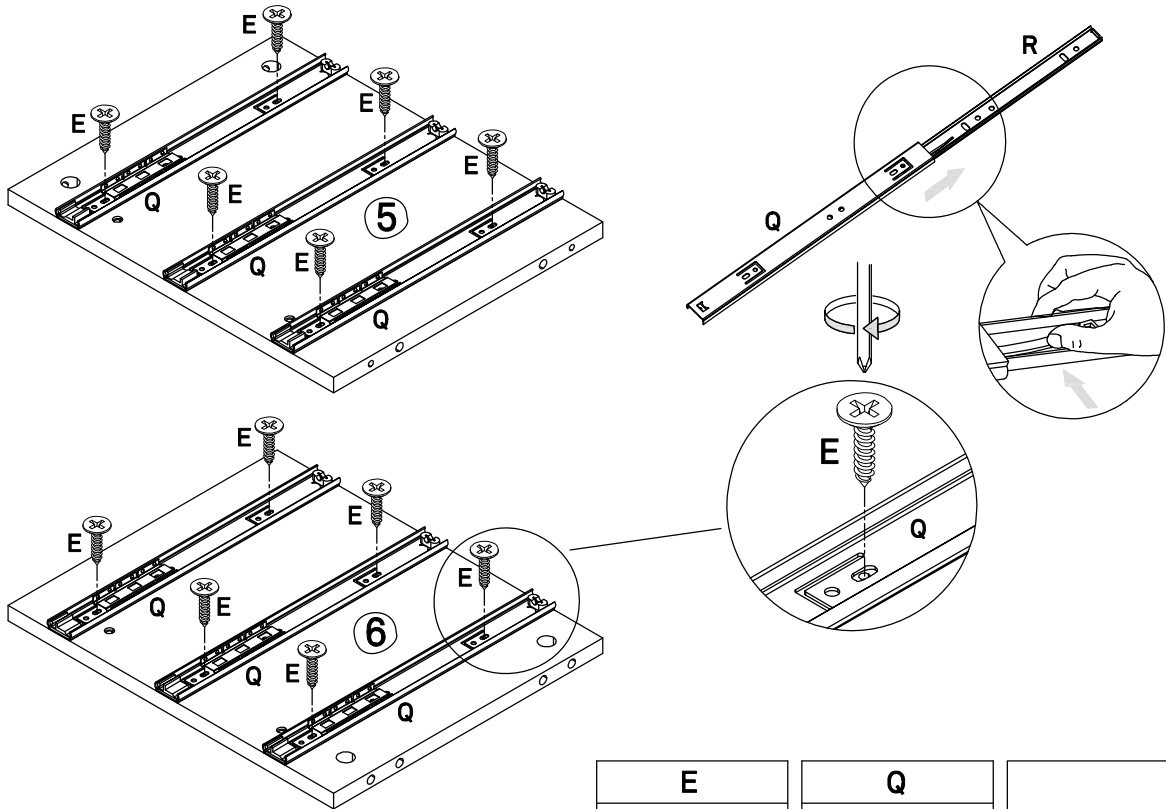

6

E
12PCS

Q
6PCS

7