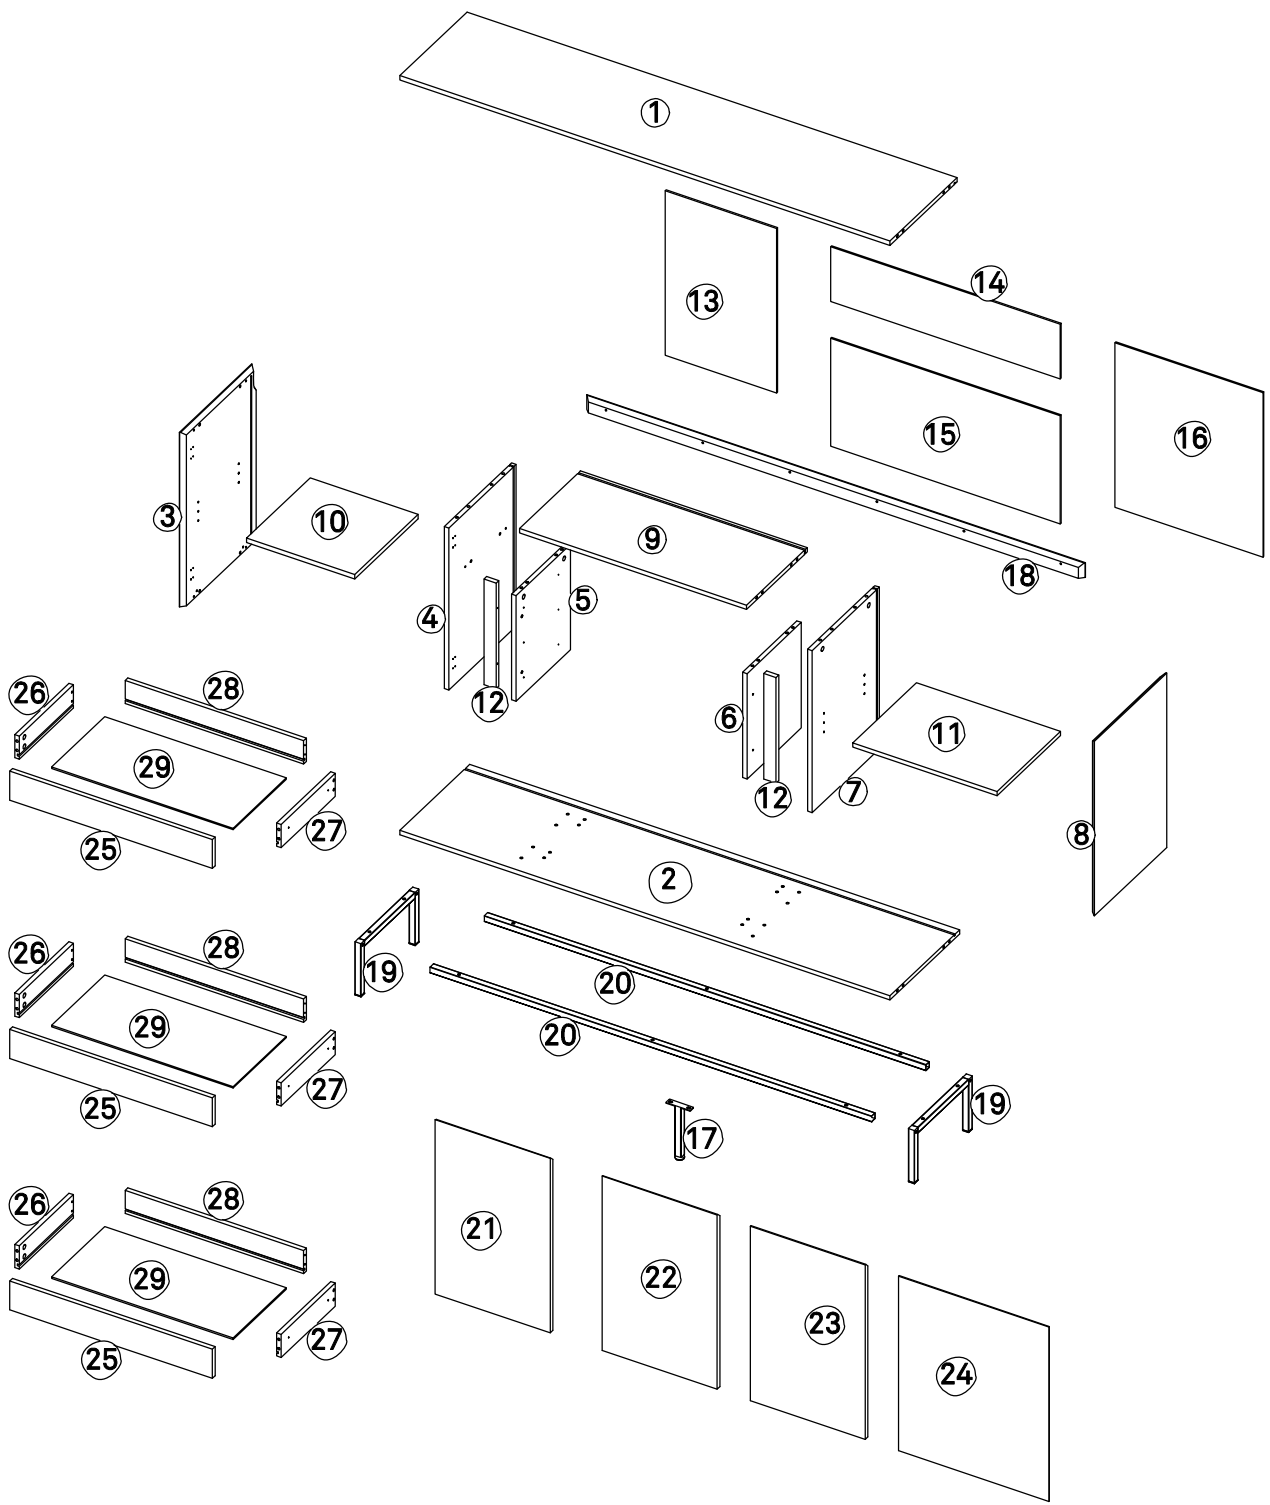

INSTRUCTION MANUAL

ARISTA. SIDEBOARD

By Cambres Design

teulat

www.teulat.es

Needed for assembling

Min. two persons

Content of the boxes

- | | | | | | | |
|---|---|---|---|--|---|---|
| 1 | 2 | 3 | 4 | 5 | 6 | 7 |
|  |  |  |  |  |  |  |
| Top x 1 | Bottom x 1 | Left side x 1 | Left division x 1 | Left inner division x 1 | Right inner division x 1 | Right division x 1 |
| 8 | 9 | 10 | 11 | 12 | 13 | 14 |
|  |  |  |  |  |  |  |
| Right side x 1 | Center Shelf x 1 | Left Shelf x 1 | Right Shelf x 1 | Side moulding x 2 | Left Back x 1 | up Back x 1 |
| 15 | 16 | 17 | 18 | 19 | 20 | 21 |
|  |  |  |  |  |  |  |
| Down Back x 1 | Right Back x 1 | Middle Leg x 1 | Moulding x 1 | Legs x 2 | Tube x 2 | Left door x 1 |
| 22 | 23 | 24 | 25 | 26 | 27 | 28 |
|  |  |  |  |  |  |  |
| Middle left door x 1 | Middle Right door x 1 | Right door x 1 | Drawer frontx 3 | Drawer leftx 3 | Drawer rightx 3 | Drawer backx 3 |
| 29 | | | | | | |
|  | | | | | | |
| Drawer bottomx 3 | | | | | | |

Content of the boxes

| A | B | C | D | E | F | G |
|---|---|---|---|---|---|---|
|  |  |  |  |  |  |  |
| Minifix Screw Ø6*35mm 32PCS | Minifix Ø15*12mm 32PCS | Dowel Ø8*30mm 28PCS | Fastening Device 13*15*10mm 24PCS | Screw #3.5*14mm 98PCS | Screw #7*40mm 8PCS | Allen key M4 1PC |
| H | I | J | K | L | M | N |
|  |  |  |  |  |  |  |
| Super Curved Hinge Ø35 4PCS | Super Curved Hinge Ø35 4PCS | Bolt M6*30mm 10PCS | Bolt M6*40mm 4PCS | Screw #4*35mm 24PCS | Cap Ø20 16PCS | anti-tipping 2PCS |
| O | P | Q | R | S | | |
|  |  |  |  |  | | |
| Shelf support Ø5*15mm 12PCS | Bolt M6*12mm 2PCS | Slide rail 6PCS | Slide rail 6PCS | 1PCS | | |