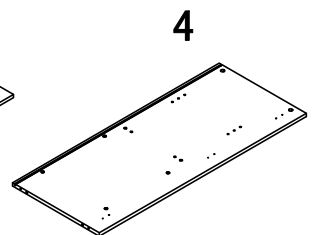

INSTRUCTION MANUAL

PUNTO.OCCASIONAL CABINET 2D/4 INNER DRAWERS

By Cambres Design

teulat

www.teulat.es

Needed for assembling

Min. twopersons

Content of the boxes

Top x1

Bottom x1

Left side x1

Right side x1

Central division x1

Insist shelf x1

Left rail board x1

Right rail board x1

Center shelf x2

Top drawer front x2

Bottom drawer front x2

Top drawer left x2

Top drawer right x2

Top drawer back x2

Bottom drawer left x2

Bottom drawer right x2