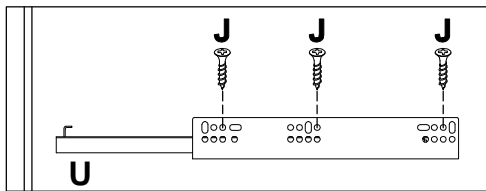

4 PCS

V

Right slide rail
400mm

4 PCS

1

D

12 PCS

2