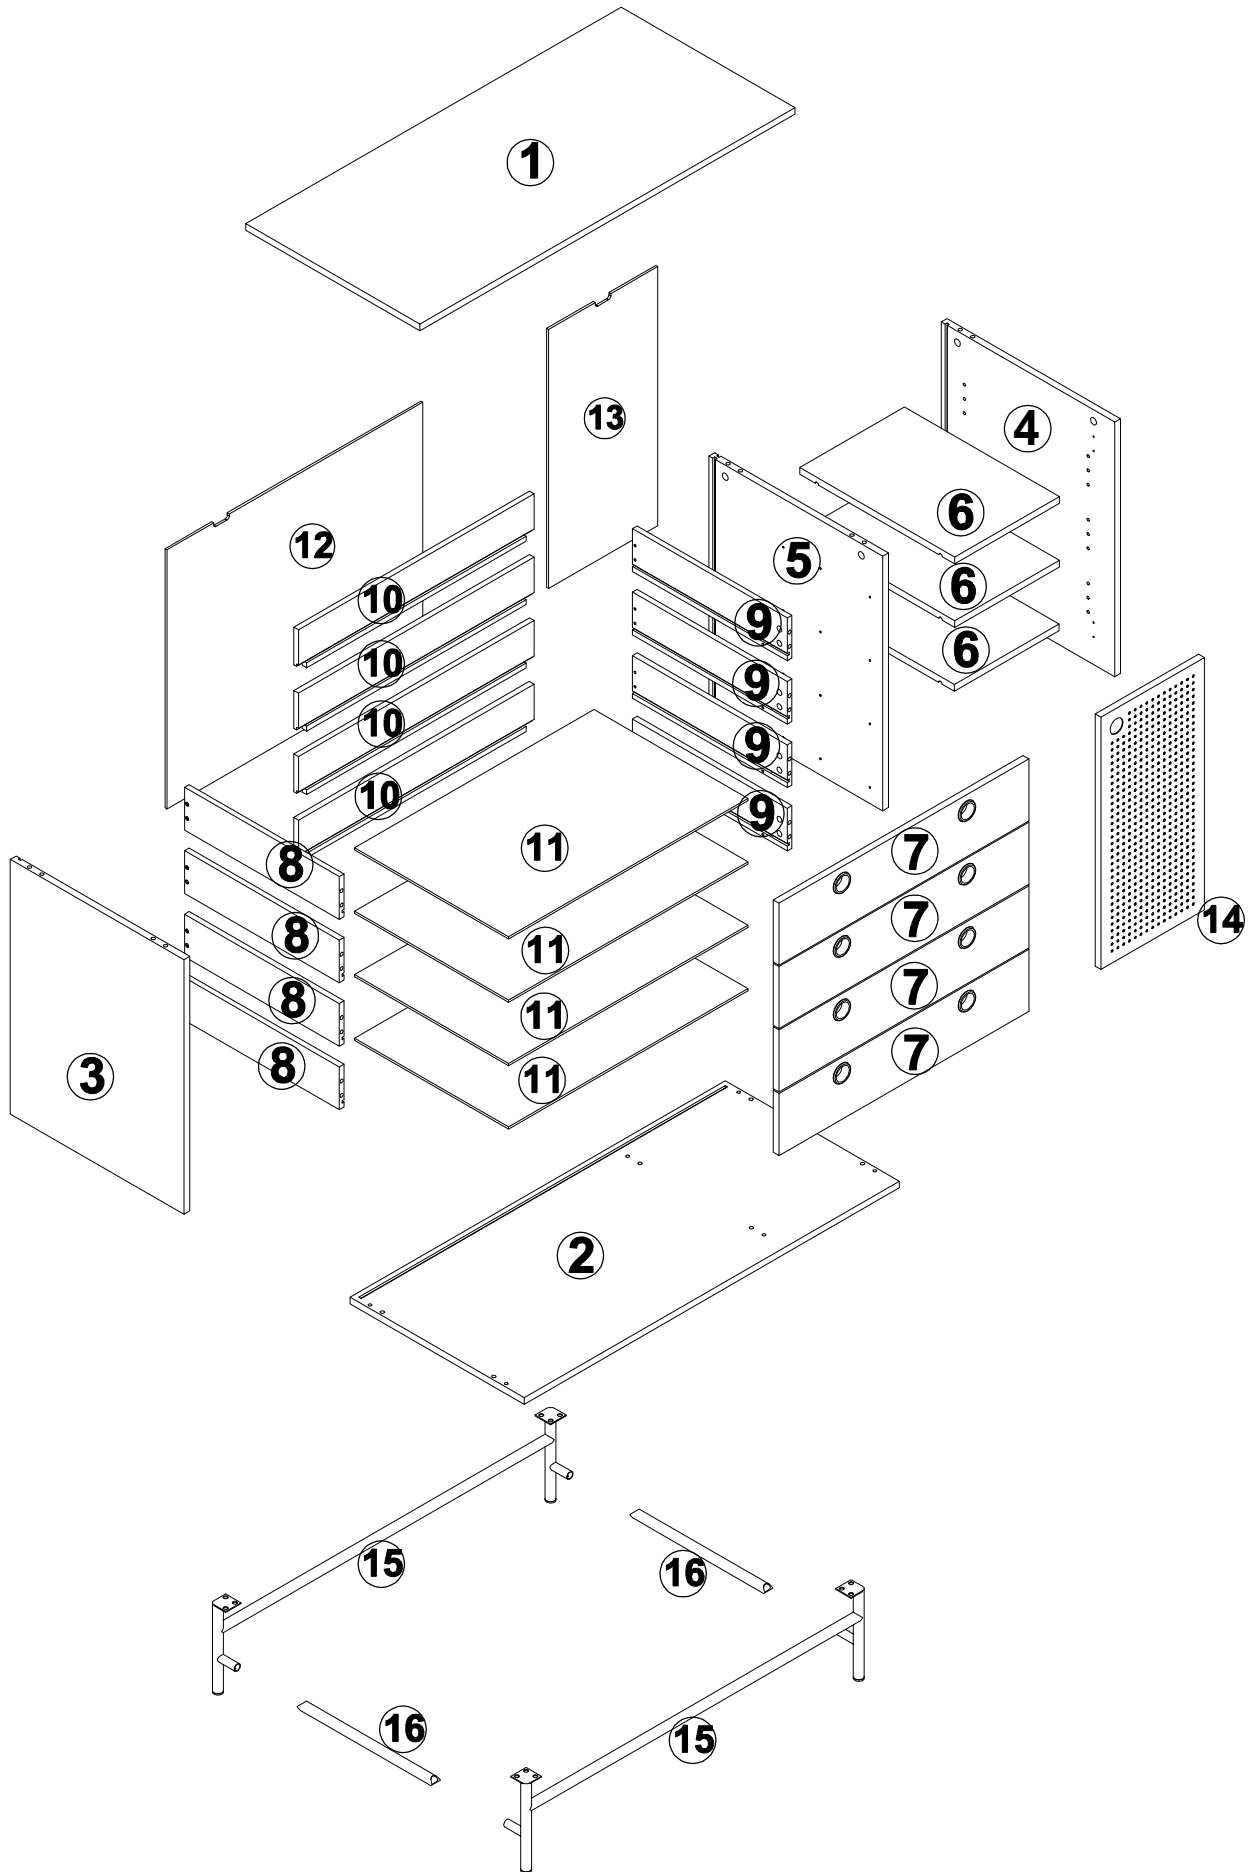

INSTRUCTION MANUAL

PUNTO.CHEST4D/1D

By Cambres Design

teulat

www.teulat.es

Needed for assembling

Min.two persons

Content of the boxes

1

Top x1

2

Bottom x1

3

Left side x1

4

Right side x1

5

Center shelf x1

6

shelf x3

7

Drawer front x4

8

Drawer left x4