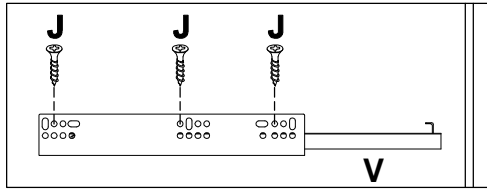

3

V	J	
 4 PCS	 12 PCS	

4