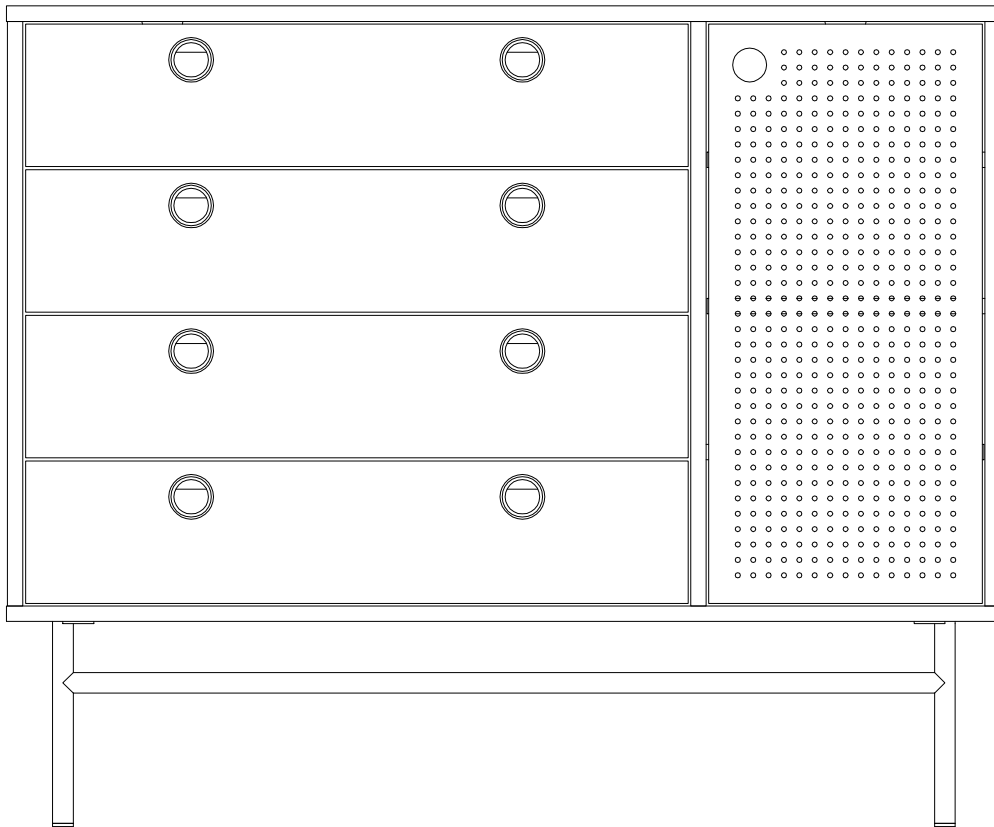

INSTRUCTION MANUAL

PUNTO.CHEST4D/1D

By Cambres Design

teulat

www.teulat.es

Needed for assembling

Min.two persons

Content of the boxes

1

Top x1

2

Bottom x1

3

Left side x1

4

Right side x1

5

Center shelf x1

6

shelf x3

7

Drawer front x4

8

Drawer left x4