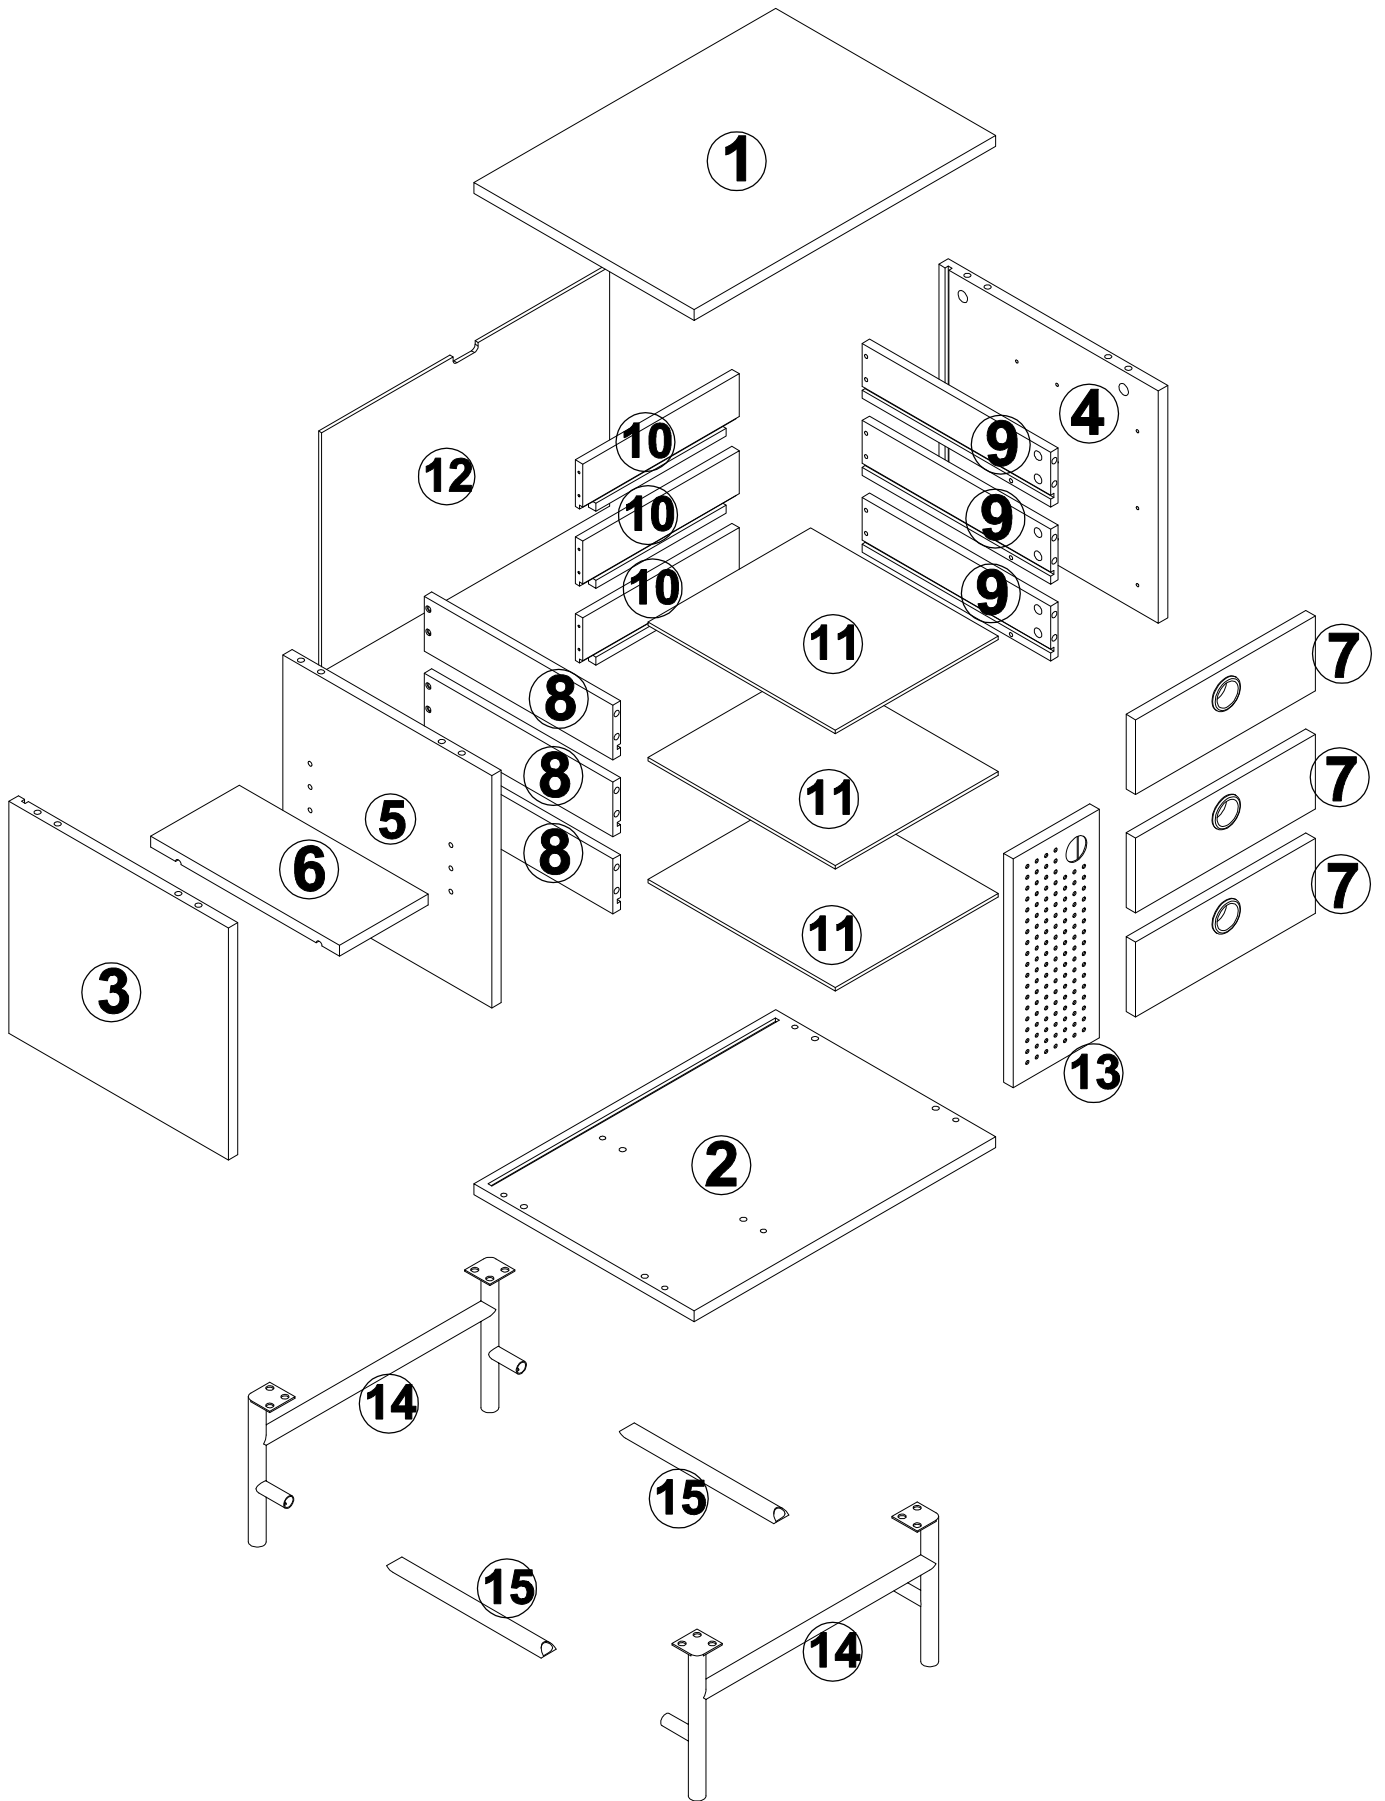

INSTRUCTION MANUAL

PUNTO.BEDSIDE TABLE 1D3D

By Cambres Design

teulat

www.teulat.es

Needed for assembling

Min.two persons

Content of the boxes

1

Top x1

2

Bottom x1

3

Left side x1

4

Right side x1

5

Center shelf x1

6

shelf x1

7

Drawer front x3

8

Drawer left x3