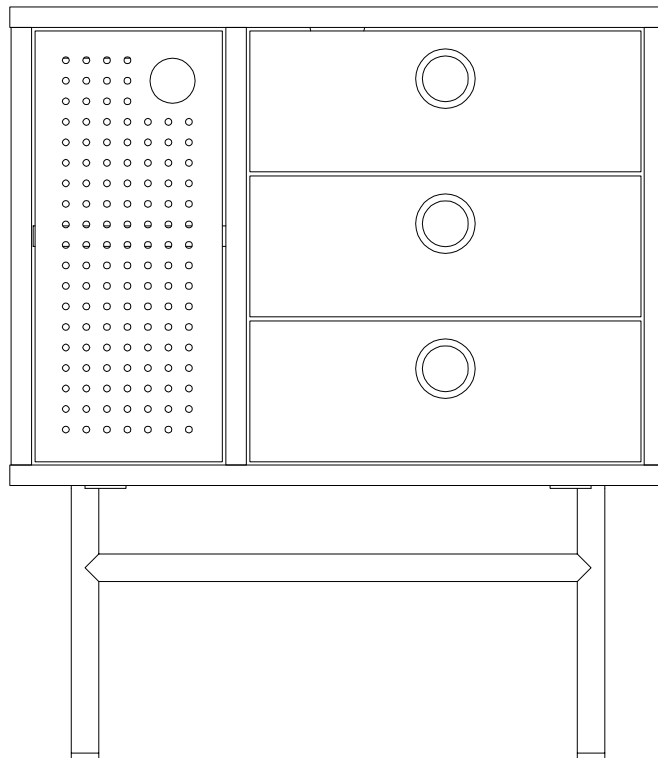

INSTRUCTION MANUAL

PUNTO.BEDSIDE TABLE 1D3D

By Cambres Design

teulat

www.teulat.es

Needed for assembling

Min.two persons

Content of the boxes

1

Top x1

2

Bottom x1

3

Left side x1

4

Right side x1

5

Center shelf x1

6

shelf x1

7

Drawer front x3

8

Drawer left x3