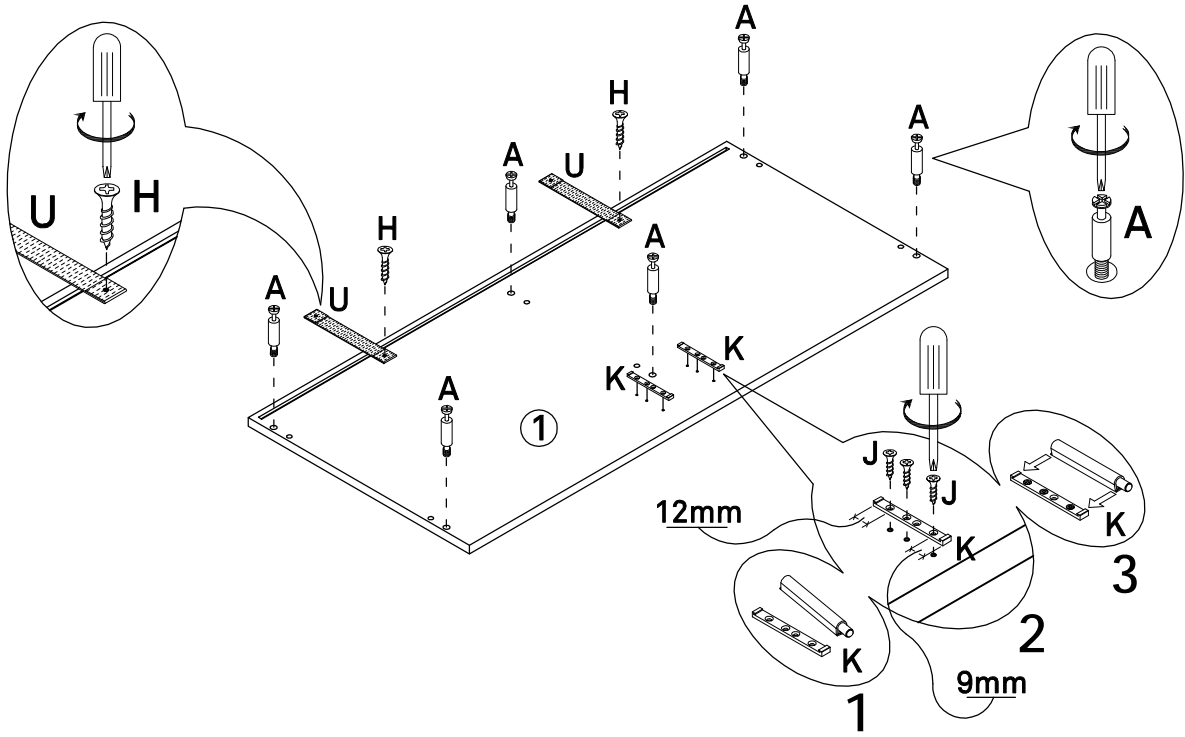

1

A 6PCS	K 2PCS	J 6PCS	U 2PCS	H 2PCS	

2