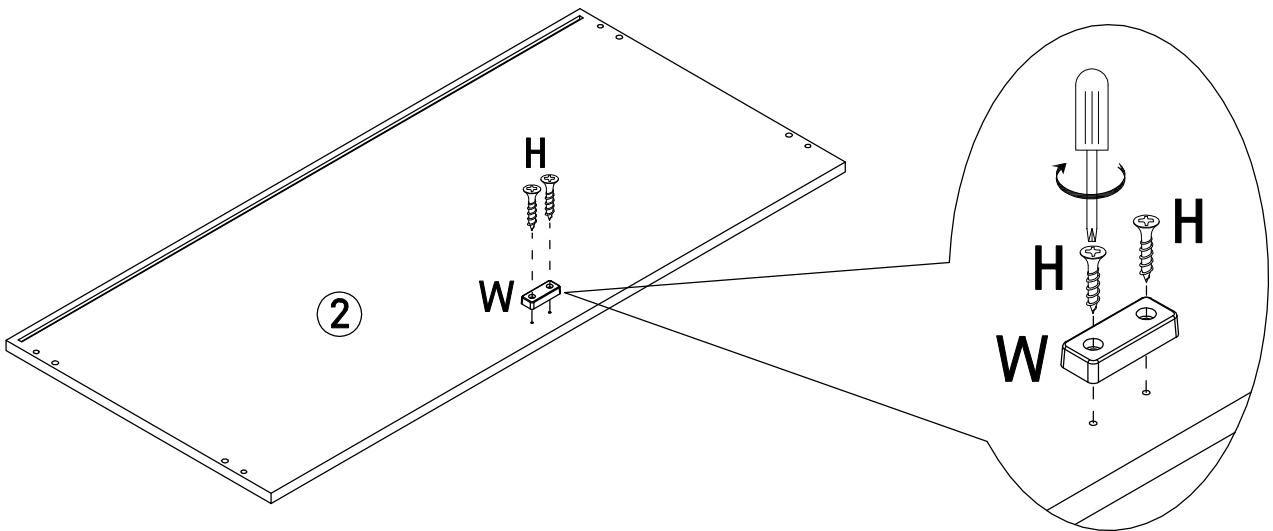

1

A 6PCS	K 2PCS	J 6PCS	U 2PCS	H 2PCS	

2

W 1PC	H 2PCS