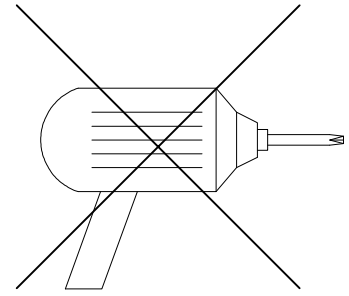

INSTRUCTION MANUAL

SIERRA.TV CABINET 3D

By Cambres Design

teulat

www.teulat.es

Needed for assembling

Min.two persons

Content of the boxes

Top x1

Bottom x1

Left side x1

Right side x1

Left inner division x1

Right inner division x1

Left door x1

Right door x1

Center door x1

Side shelf x2

Center shelf x1

Back x1

Legs x2

Tube x2

A

Minifix
Screw