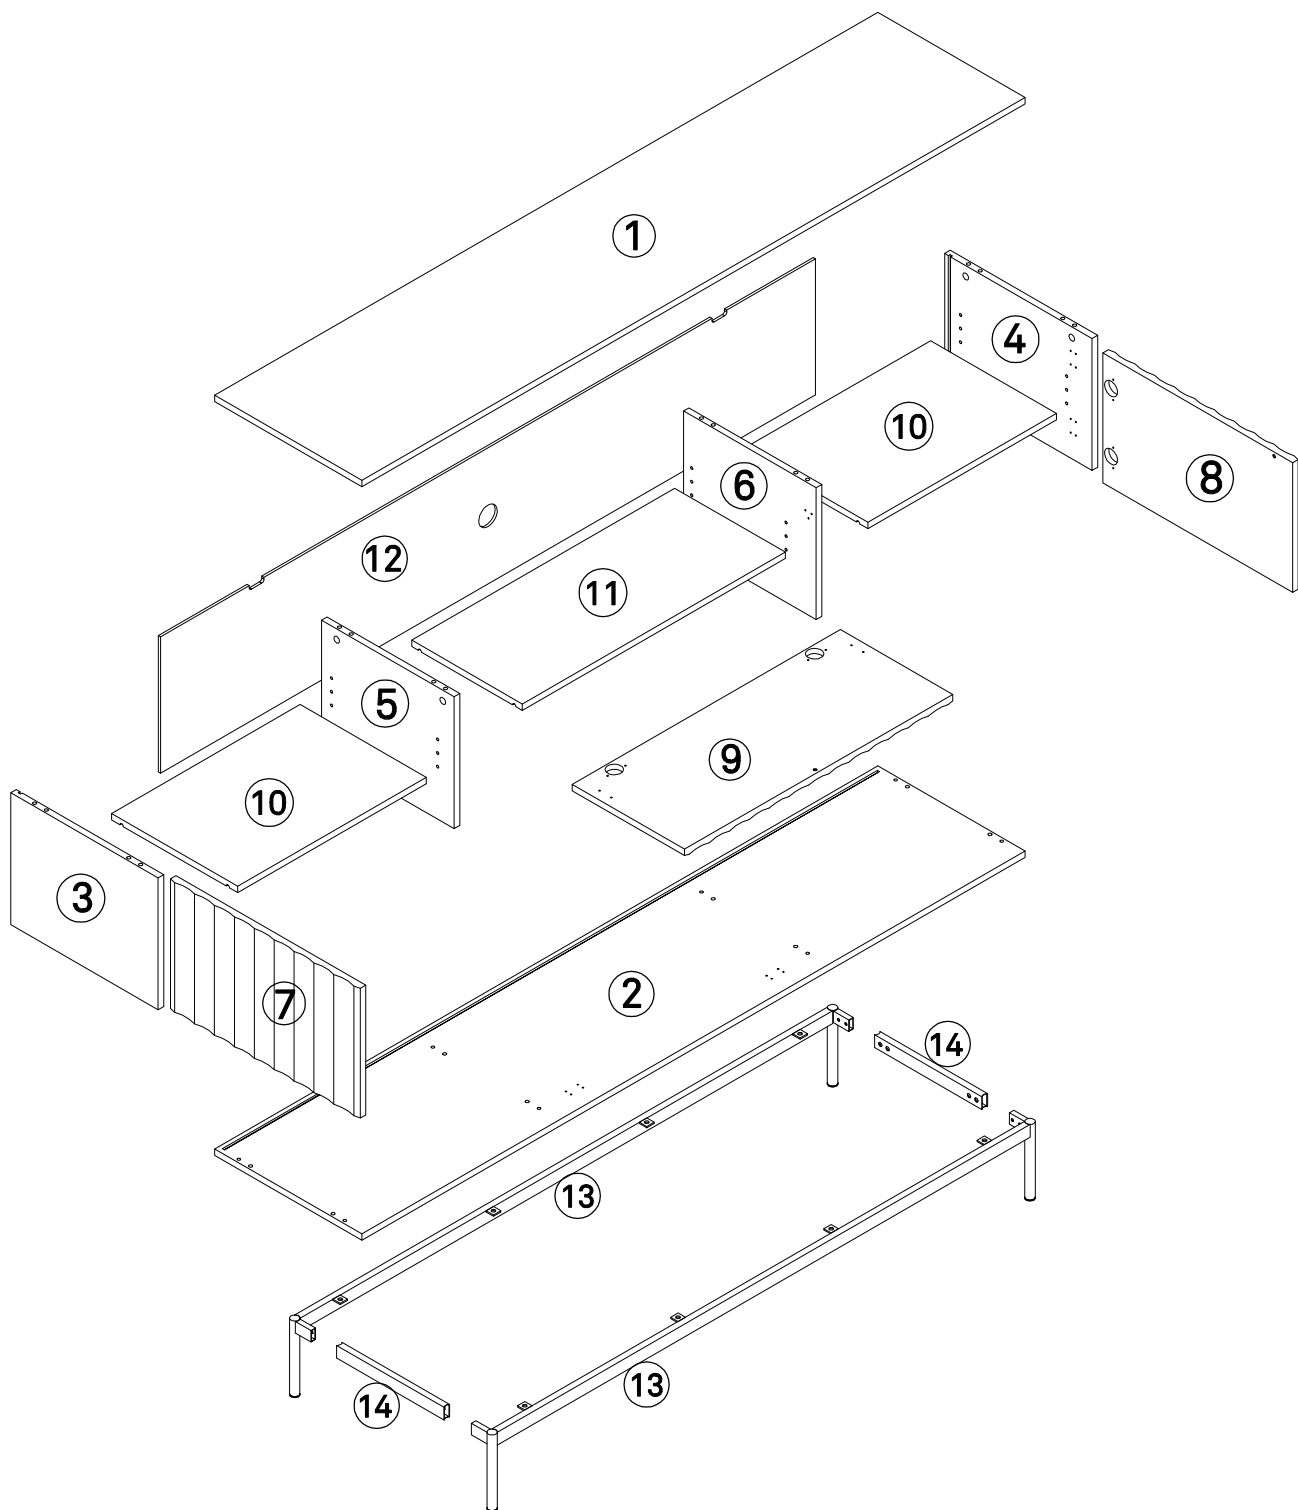

INSTRUCTION MANUAL

SIERRA.TV CABINET 3D

By Cambres Design

teulat

www.teulat.es

Needed for assembling

Min.two persons

Content of the boxes

Top x1

Bottom x1

Left side x1

Right side x1

Left inner division x1

Right inner division x1

Left door x1

Right door x1

Center door x1

Side shelf x2

Center shelf x1

Back x1

Legs x2

Tube x2

A

Minifix
Screw