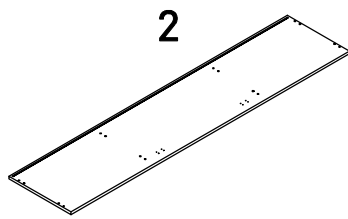

INSTRUCTION MANUAL

SIERRA.TV CABINET 3D

By Cambres Design

teulat

www.teulat.es

Needed for assembling

Min.two persons

Content of the boxes

Top x1

Bottom x1

Left side x1

Right side x1

Left inner division x1

Right inner division x1

Left door x1

Right door x1

Center door x1

Side shelf x2

Center shelf x1

Back x1

Legs x2

Tube x2

A

Minifix
Screw