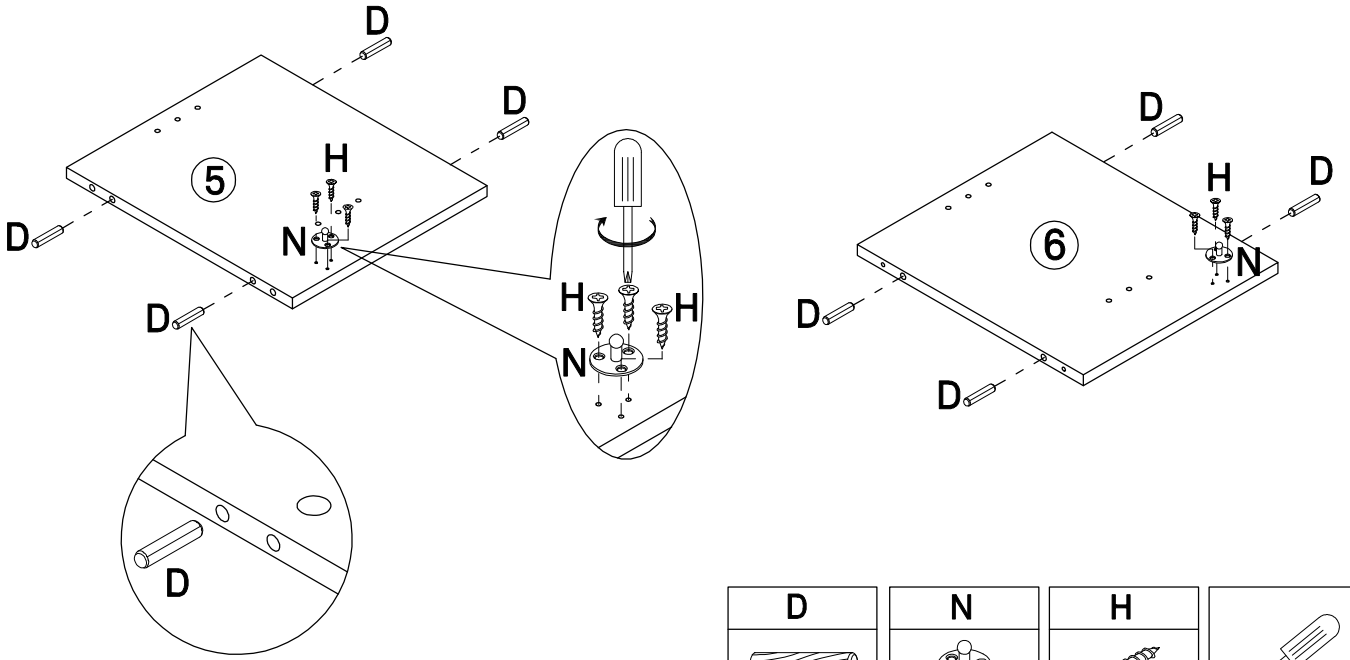

3

D	N	H	
8PCS	2PCS	6PCS	

4

SPANISH:

En caso de reclamación, por favor, facilitar la información escrita en la etiqueta.

FRENCH:

En cas de réclamation, merci de transmettre les informations contenues sur l'étiquette fixée sur le produit.

ENGLISH :

If you may have whatever complaint, please, let us know the information written on the label.

E	T
8PCS	1PC