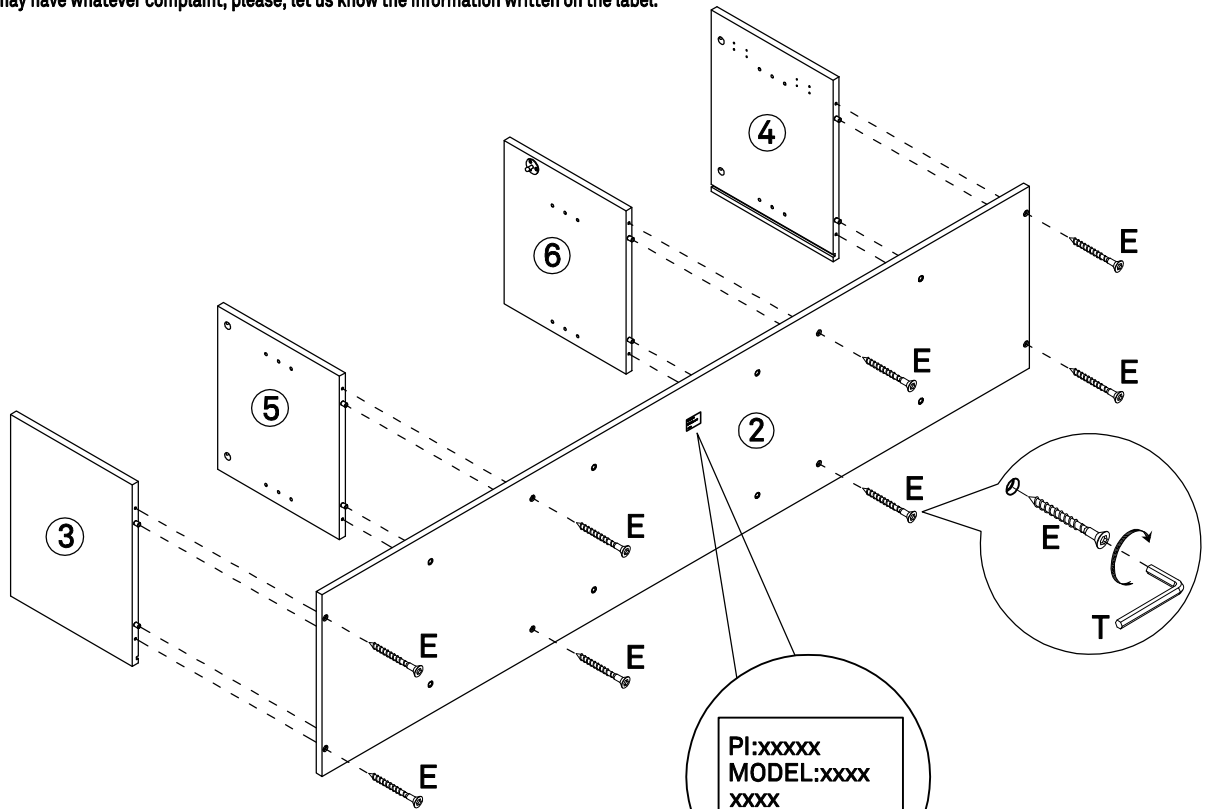

ENGLISH :

If you may have whatever complaint, please, let us know the information written on the label.