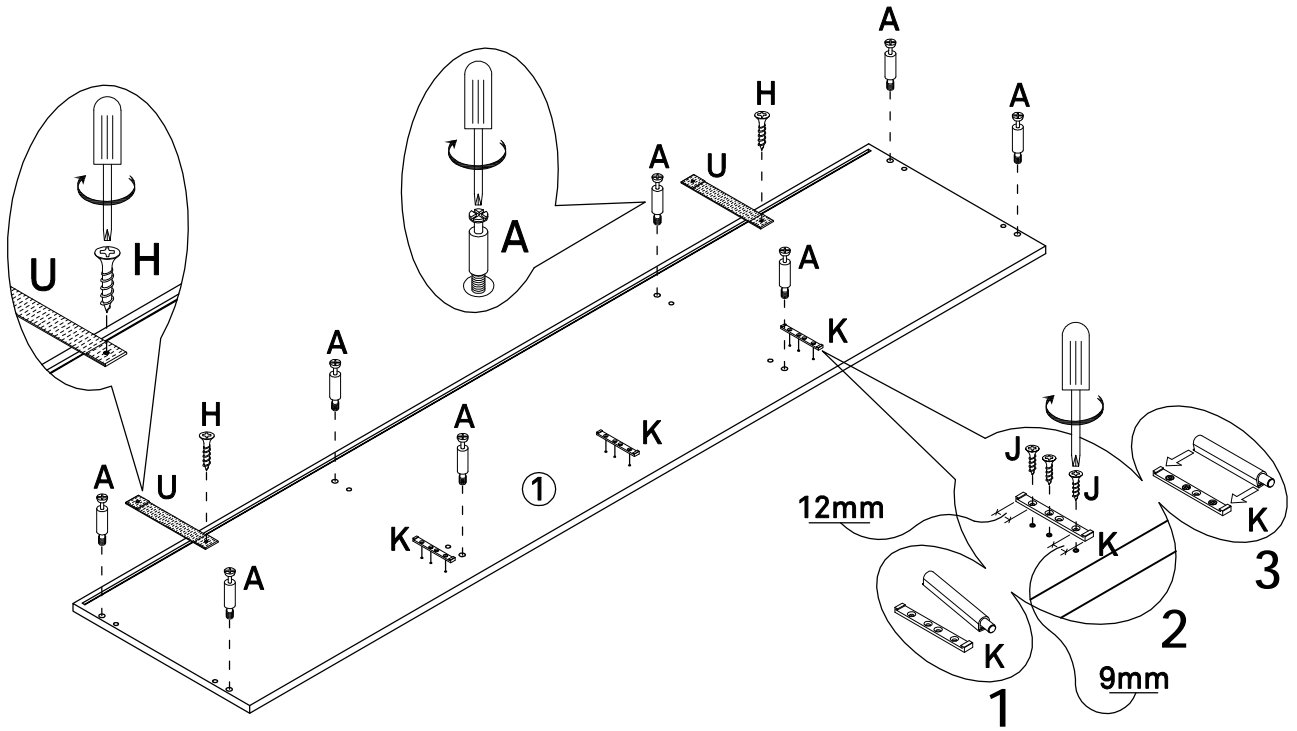

2PCS

V

Screw

Ø4x30mm

2PCS

1

<p>A</p>  <p>8PCS</p>	<p>K</p>  <p>3PCS</p>	<p>J</p>  <p>9PCS</p>	<p>U</p>  <p>2PCS</p>	<p>H</p>  <p>2PCS</p>	
---	---	---	---	---	--

2