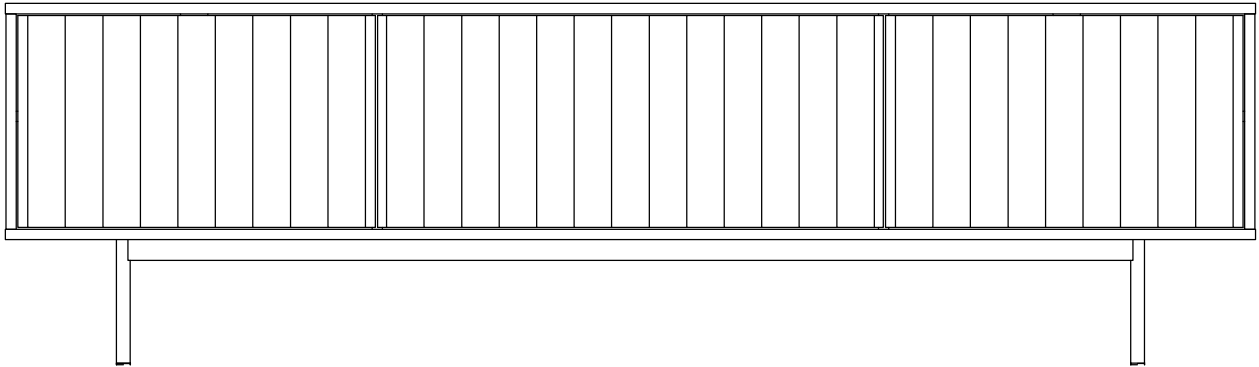

INSTRUCTION MANUAL

SIERRA.TV CABINET 3D

By Cambres Design

teulat

www.teulat.es

Needed for assembling

Min.two persons

Content of the boxes

Top x1

Bottom x1

Left side x1

Right side x1

Left inner division x1

Right inner division x1

Left door x1

Right door x1

Center door x1

Side shelf x2

Center shelf x1

Back x1

Legs x2

Tube x2

A

Minifix
Screw