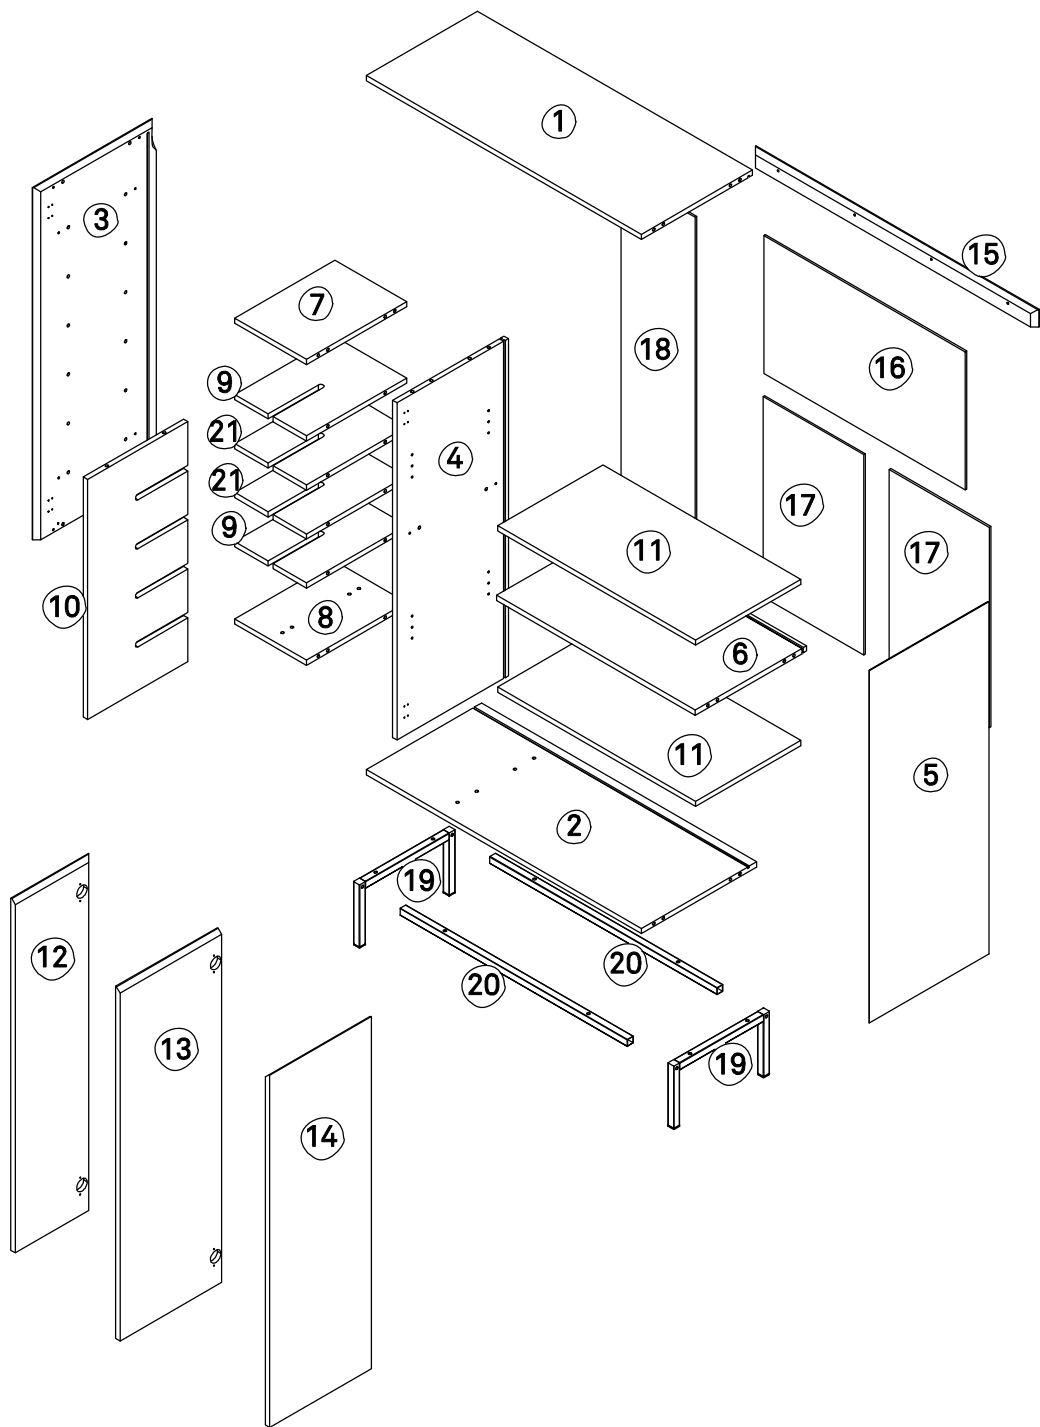

INSTRUCTION MANUAL

ARISTA. CABINET

By Cambres Design

teulat

www.teulat.es

Needed for assembling

Min. two persons

Content of the boxes

1	2	3	4	5	6	7
1PC	1PC	1PC	1PC	1PC	1PC	1PC
8	9	10	11	12	13	14
1PC	2PCS	1PC	2PCS	1PC	1PC	1PC
15	16	17	18	19	20	21
1PC	1PC	2PCS	1PC	2PCS	2PCS	2PCS

Content of the boxes

A	B	C	D	E	F	G
						
Minifix Screw Ø6*35mm 30PCS	Minifix Ø15*12mm 30PCS	Dowel Ø8*30mm 44PCS	Fastening Device 13*15*10mm 22PCS	Screw #3.5*14mm 60PCS	Screw #7*40mm 4PCS	Allen key M4 1PC
H	I	J	K	L	M	N
						
Super Curved Hinge Ø35 4PCS	Super Curved Hinge Ø35 2PCS	Bolt M6*30mm 8PCS	Bolt M6*40mm 4PCS	Screw #4*35mm 6PCS	Cap Ø20 2PCS	anti-tipping 2PCS
O	P					
						
Shelf support Ø5*15mm 12PCS	Backboard clip 1PC					