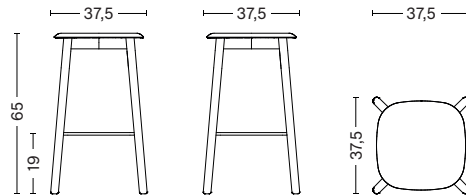

SOFT BLACK
STAINED OAK

SOFT GREY
STAINED OAK

MATT LACQUERED
OAK

CLEAR LACQUERED
OAK

SMOKED LACQUERED
OAK SEAT /
LACQUERED OAK BASE

DIMENSIONS

LOW

- / WIDTH 37,5 cm / 14.76"
- / DEPTH 37,5 cm / 14.76"
- / HEIGHT 65 cm / 25.59"
- / SEAT HEIGHT 19 cm / 7.48"

HIGH

- / WIDTH 39 cm / 15.35"
- / DEPTH 39 cm / 15.35"
- / HEIGHT 75 cm / 29.53"
- / SEAT HEIGHT 29 cm / 11.42"

GLIDERS

PLASTIC GLIDER (STANDARD ON ALL) / Suitable for most floorings which are not too sensitive.