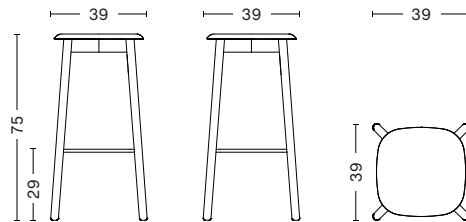

SOFT BLACK
STAINED OAK

SOFT GREY
STAINED OAK

MATT LACQUERED
OAK

CLEAR LACQUERED
OAK

SMOKED LACQUERED
OAK SEAT /
LACQUERED OAK BASE

DIMENSIONS

LOW

- / WIDTH 37,5 cm / 14.76"
- / DEPTH 37,5 cm / 14.76"
- / HEIGHT 65 cm / 25.59"
- / SEAT HEIGHT 19 cm / 7.48"

HIGH

- / WIDTH 39 cm / 15.35"
- / DEPTH 39 cm / 15.35"
- / HEIGHT 75 cm / 29.53"
- / SEAT HEIGHT 29 cm / 11.42"

GLIDERS

PLASTIC GLIDER (STANDARD ON ALL) / Suitable for most floorings which are not too sensitive.