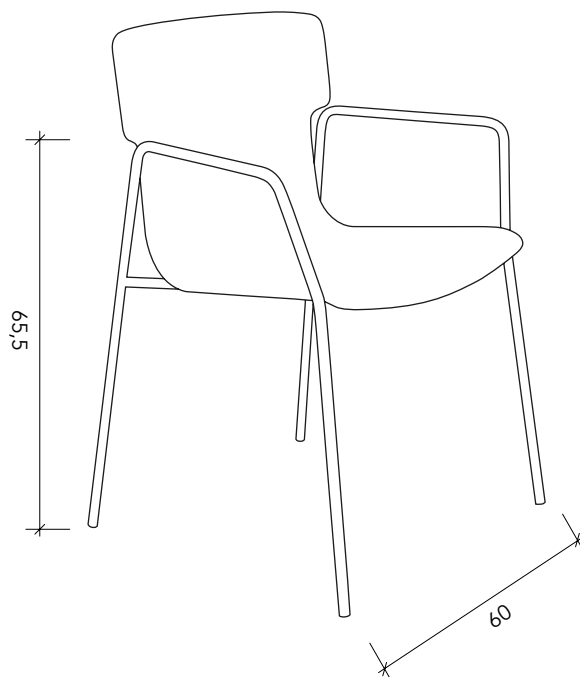

Specifications:

Chair or armchair,
upholstered in fabric of your choice
Seat front: Elastic PU foam, density 65
Seat back: PCM foam, density 30
Beech plywood shell
Black powder coated steel frame
Plastic feet
Maximum weight load: 110 kg
Origin: Europe / Italy

Dimensions chair:

57x56x83 cm (WxDxH)
Seat height 48 cm
Seat depth 38 cm
Seat width 49,5 cm

Dimensions armchair:

60x56x83 cm (WxDxH)
Seat height 48 cm
Seat depth 38 cm
Seat width 49,5 cm
Arm height 65,5 cm

Order QTY 2