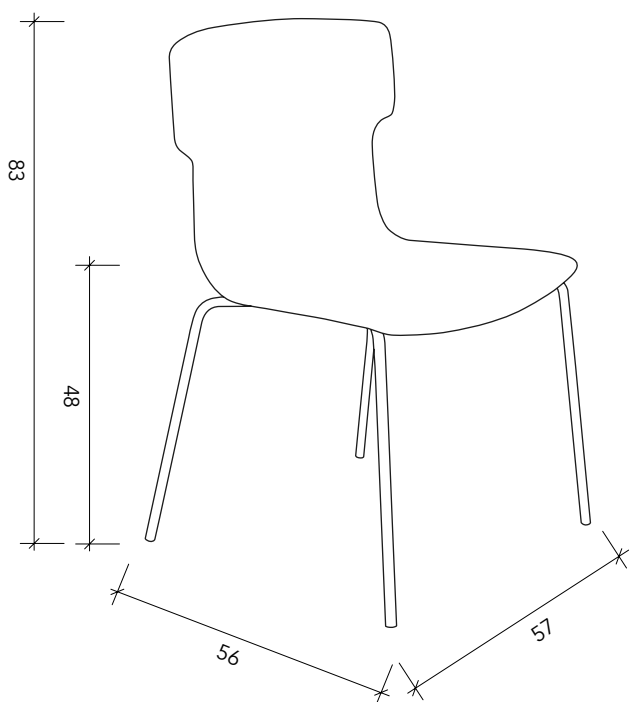

Specifications:

Chair or armchair,
upholstered in fabric of your choice
Seat front: Elastic PU foam, density 65
Seat back: PCM foam, density 30
Beech plywood shell
Black powder coated steel frame
Plastic feet
Maximum weight load: 110 kg
Origin: Europe / Italy

Dimensions chair:

57x56x83 cm (WxDxH)
Seat height 48 cm
Seat depth 38 cm
Seat width 49,5 cm

Dimensions armchair:

60x56x83 cm (WxDxH)
Seat height 48 cm
Seat depth 38 cm
Seat width 49,5 cm
Arm height 65,5 cm

Order QTY 2