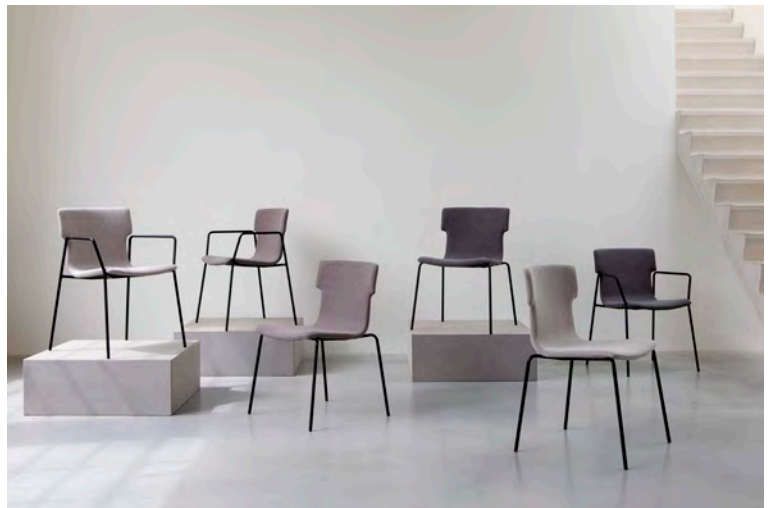

The Back-up chair is innovative in its clean lines and straightforward with its minimal use of materials. Specifically, the formed steel tube frame with a powder coat finish which is made to last, and the

fitted seat and backrest that are highly customizable in a selection of multiple Kvadrat and other sustainable fabrics.

It is a charismatic piece, in which minimal design and structural shapes come together in an elegant and durable chair that provides lumbar support, while the simple aesthetic adapts to any environment.

Dimensions chair:

57x56x83 cm (WxDxH)
Seat height 48 cm
Seat depth 38 cm
Seat width 49,5 cm

Dimensions armchair:

60x56x83 cm (WxDxH)
Seat height 48 cm
Seat depth 38 cm
Seat width 49,5 cm
Arm height 65,5 cm

Order QTY 2

Back-up chair & armchair

design Peter van de Water

fast delivery program

Available from stock: chair or armchair
in Soil fabric in 3 colours

Product information

Soil fabric: 60% recycled polyester/40% polyester,