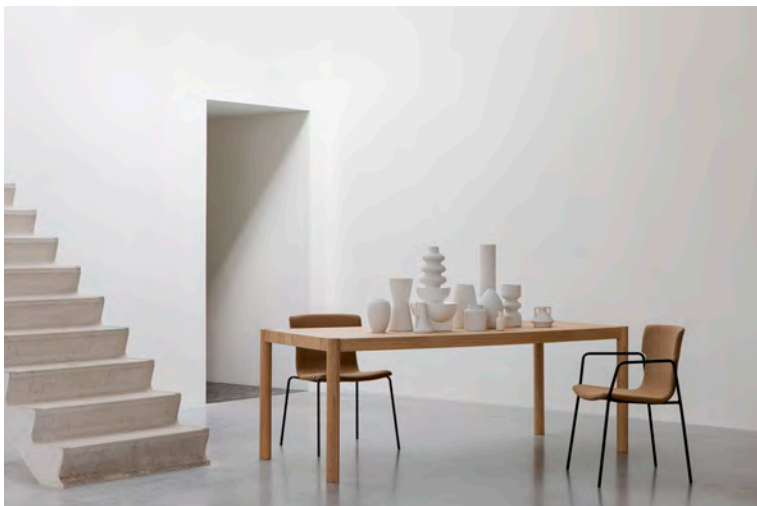

Back-up chair & armchair

design Peter van de Water

**Designed to fit and support any environment,
with consideration for the environment**

Available with or without arm

**Highly customizable in Kvadrat and
multiple sustainable fabrics, with an
endless choice of colour**

Product information

Designed for all the demands of today- and every day to come, the Back-up chair has your back, responding to the ebb and flow of today's work and life, and built to last a lifetime.

The Back-up chair is innovative in its clean lines and straightforward with its minimal use of materials. Specifically, the formed steel tube frame with a powder coat finish which is made to last, and the

fitted seat and backrest that are highly customizable in a selection of multiple Kvadrat and other sustainable fabrics.

It is a charismatic piece, in which minimal design and structural shapes come together in an elegant and durable chair that provides lumbar support, while the simple aesthetic adapts to any environment.