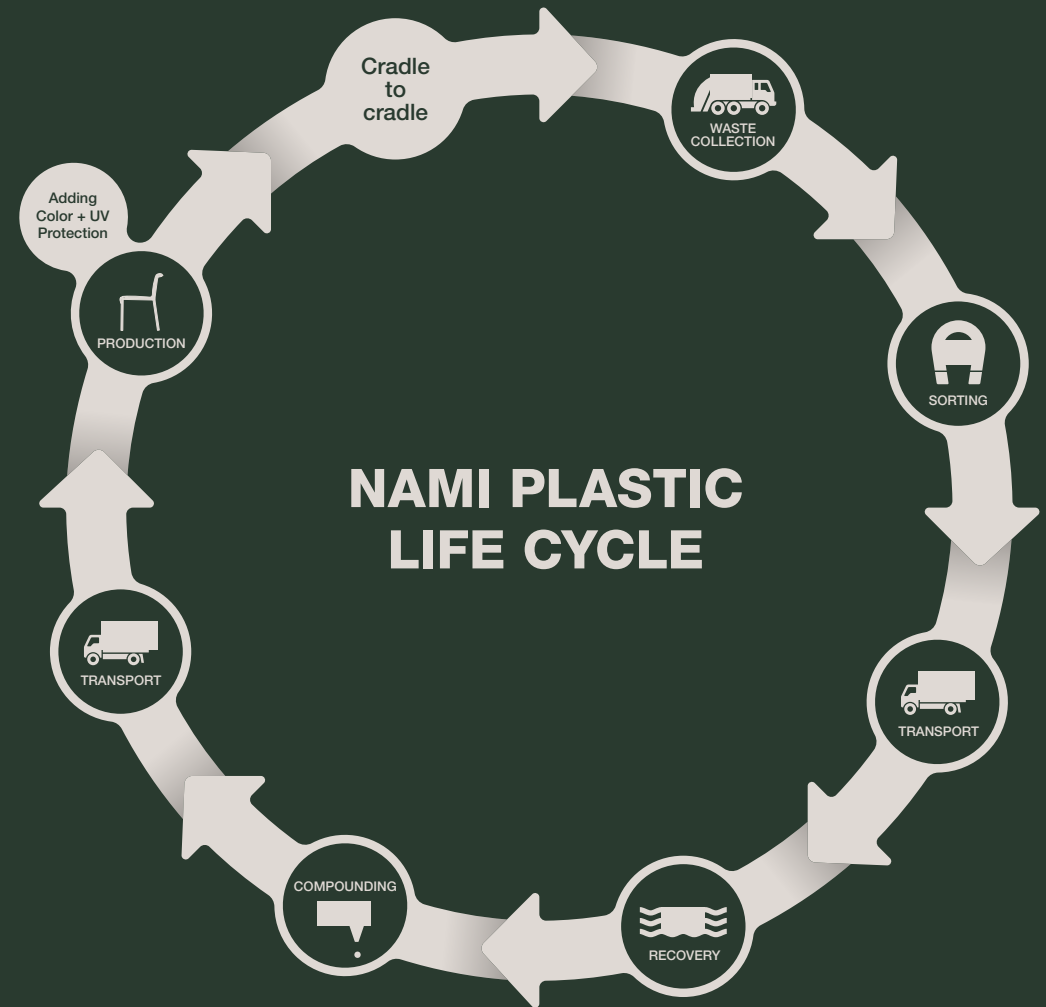

HOUSEHOLD PLASTIC TRASH

**NAMI IS MADE OF
LAMELLAS: 97% DANISH HOUSEHOLD PLASTIC TRASH
+ 3% COLOR PIGMENTS AND UV PROTECTION.
FRAME: POWDER COATED STEEL.**

Developing NAMI, HOUE was determined that the right steps were taken in creating a responsible collection of chairs.

By using household plastic trash instead of virgin – or recycled industrial plastic, it is not only the recycling of plastic and the use of trash that is beneficial – there are also significant savings on the amount of energy used in production.

When creating products from household plastic trash, we worked from a systematic perspective, taking into account how things are always connected. Consequently, we base our decisions on facts and thorough documentation.