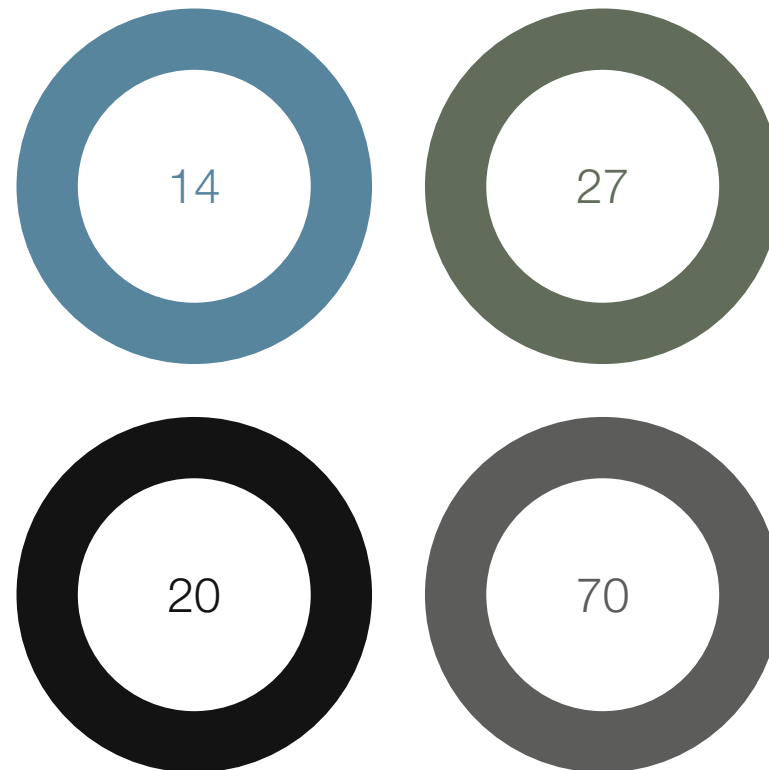

The chair comes in 4 different colors: Black, dark grey, olive green and sky blue and the café table comes in black and olive green. Frame in same color as the shell and the tabletop.

Designed by Hans Thyge & Co.