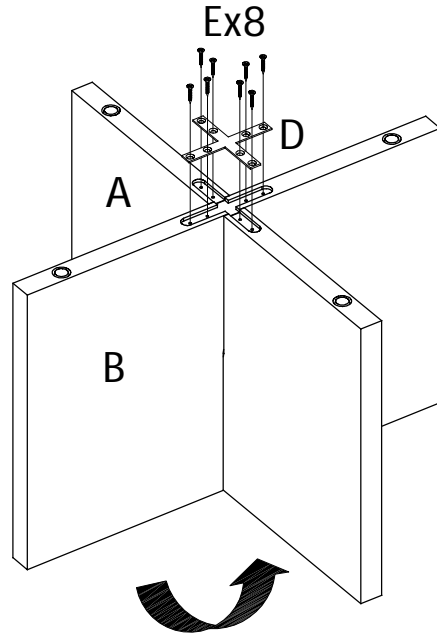

Ax1 	Dx2 120X120X2mm
Bx1 	Ex16 M4X20mm
Cx1 or 	Fx4 ϕ 20X2

①

②

③