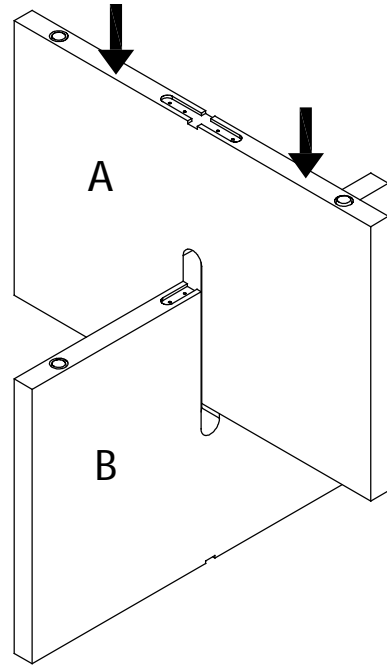

Ax1 	Dx2 120X120X2mm
Bx1 	Ex16 M4X20mm
Cx1 or 	Fx4 ϕ 20X2

①

②

③