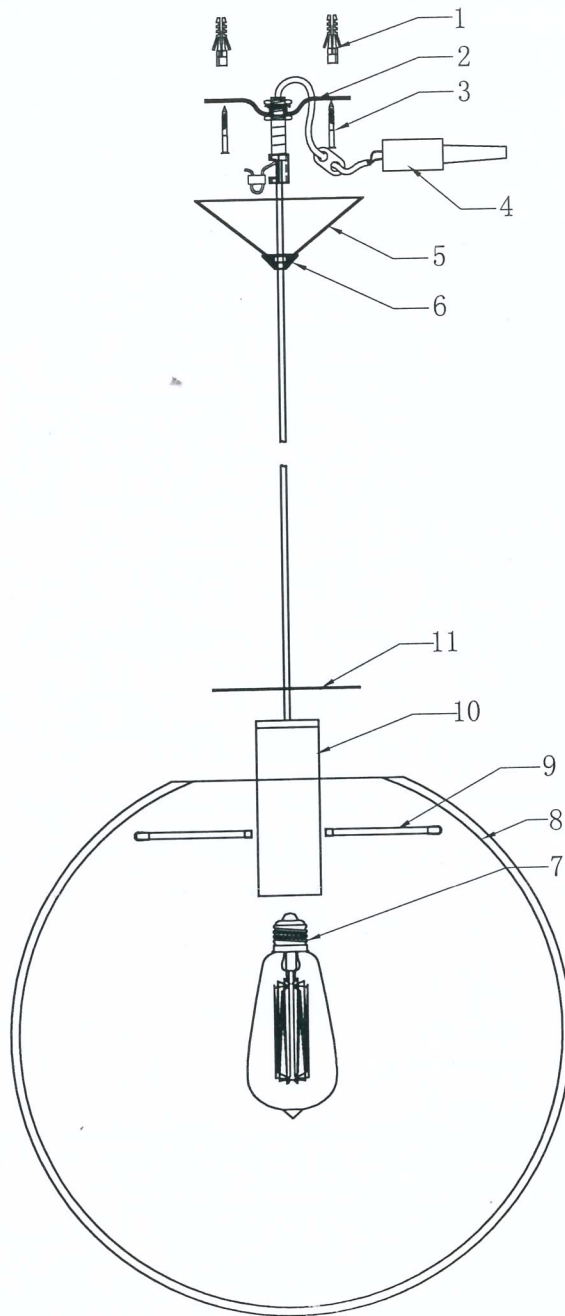

NOVA LUCE

ART NR: 42108002

220V-240V ~50Hz

E27 1 X Max. 40W

INSTALLATION NOTICE

1. Please read the instruction sheet carefully before installing the lamps
2. In order to products, please use gloves when assembling the lamps.
Don't scratch the surface to the products.
3. The lamps can't be used any longer if the cords of lamps are damaged.

WARNING

Shut off the power, before assembling the lamps. Make sure it's safe then assemble the lamps strictly according to the instruction sheet. Our company will not be responsible for any breakage caused by incorrect installation.