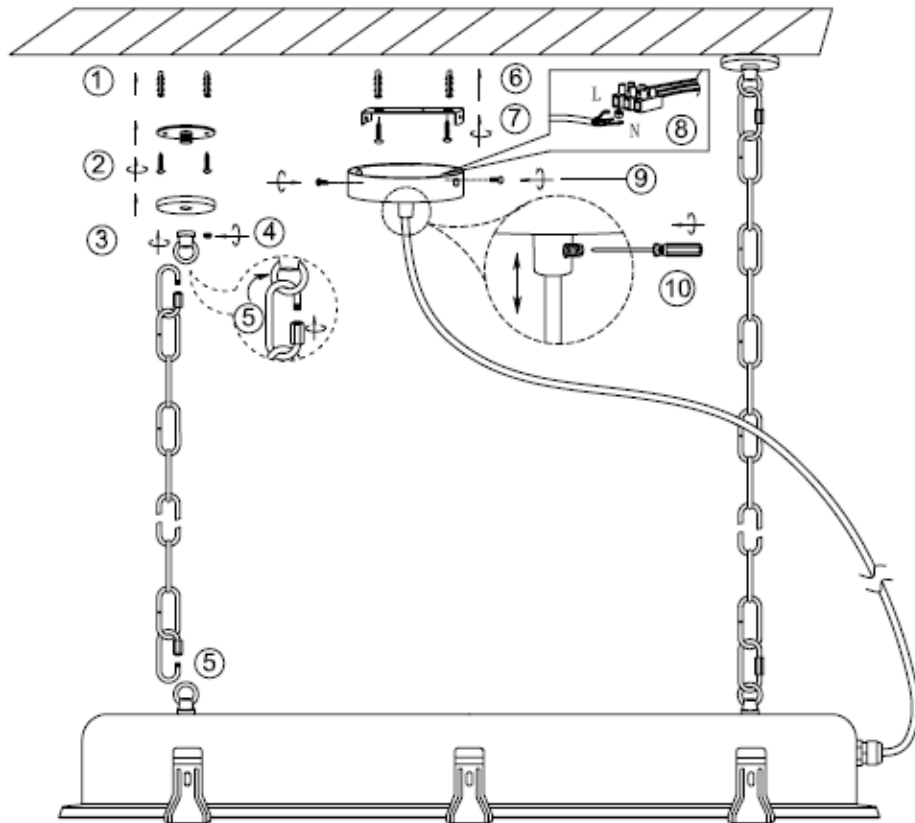

Assembly Instruction

1. Before assembling, be sure to turn off the main switch
2. Don't use hard or sharp things to touch the shade in order to avoid scratching.
3. Keep away from children: don't let them touch the electric parts of this lamp.
4. The bulb is only replaceable with the same type of LED bulb and not suitable for other than LED
5. Please take off the PET sheet if you think the light is too dark.

If (part of) the cable of this lamp is damaged, it should only be replaced by the manufacturer or his service agent or similar qualified person in order to avoid a hazard.

zuiver^o

Item Number: 5300090;5300091