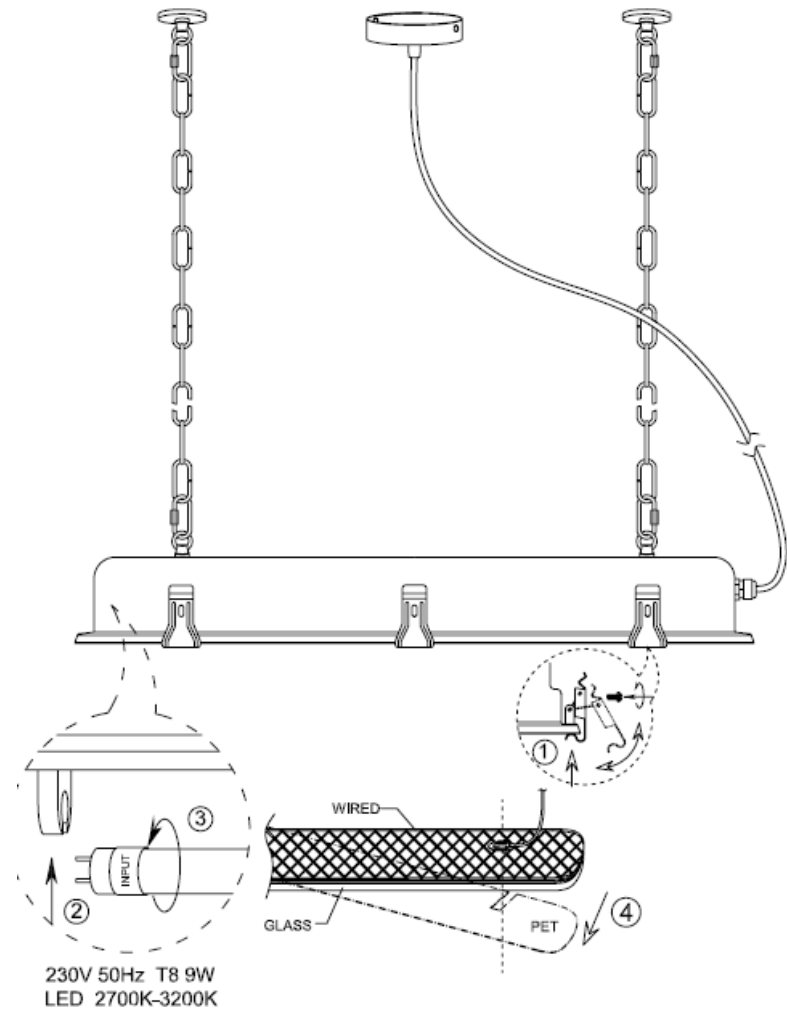

Assembly Instruction

1. Before assembling, be sure to turn off the main switch
2. Don't use hard or sharp things to touch the shade in order to avoid scratching.
3. Keep away from children: don't let them touch the electric parts of this lamp.
4. The bulb is only replaceable with the same type of LED bulb and not suitable for other than LED
5. Please take off the PET sheet if you think the light is too dark.

If (part of) the cable of this lamp is damaged, it should only be replaced by the manufacturer or his service agent or similar qualified person in order to avoid a hazard.

zuiver^o

Item Number: 5300090;5300091