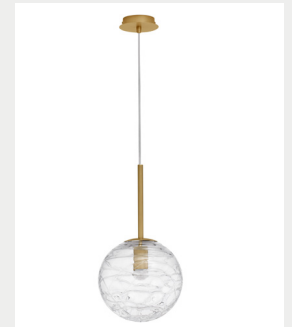

NOVA LUCE

Supplier's name or trade mark: NOVA LUCE S.A
Supplier's address: SCHIMATARI VIOTIAS 32009, GREECE
Model identifier: 9006042
Type of light source: LED | E27 1x12 Watt | Bulb Excluded

Product information Sheet

General Information

Material number	9006042
Type	Pendant
Product segment	Indoor

Dimensions

Diameter (in cm)	25 Cm
Length	-
Width (in cm)	-
Height (in cm)	200 Cm
Cut Out (in cm)	

Net Weight

Material & Colour