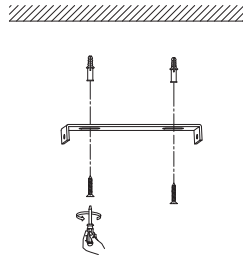

NOVA LUCE

9009235

1

Turn off the general switch

2

Drill holes & apply plastic anchors
With screws

3

Connect the wires

4

Apply the side screws

5

Apply the bulb

6

Turn on the general switch