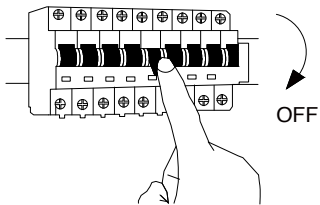

NOVA LUCE

9009235

1

Turn off the general switch

2

Drill holes & apply plastic anchors
With screws

3

Connect the wires

4

Apply the side screws

5

Apply the bulb

6

Turn on the general switch