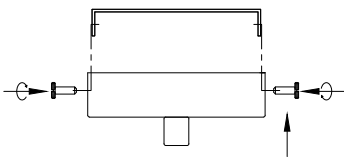

NOVA LUCE

9009235

1

Turn off the general switch

2

Drill holes & apply plastic anchors
With screws

3

Connect the wires

4

Apply the side screws

5

Apply the bulb

6

Turn on the general switch