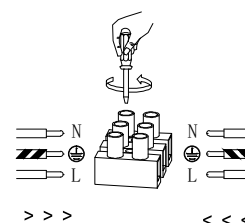

NOVA LUCE

9009237

1

Turn off the general switch

2

Drill holes & apply plastic anchors
With screws

3

Connect the wires

4

Apply the side screws

5

Apply the bulb

6

Turn on the general switch