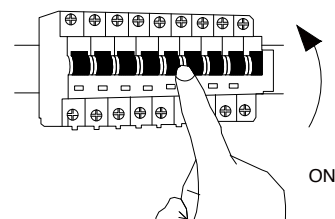

NOVA LUCE

9009237

1

Turn off the general switch

2

Drill holes & apply plastic anchors
With screws

3

Connect the wires

4

Apply the side screws

5

Apply the bulb

6

Turn on the general switch