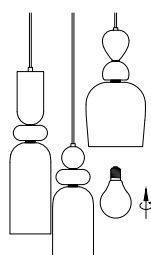

NOVA LUCE

9009237

1

Turn off the general switch

2

Drill holes & apply plastic anchors
With screws

3

Connect the wires

4

Apply the side screws

5

Apply the bulb

6

Turn on the general switch