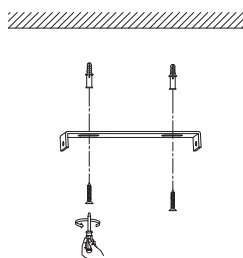

NOVA LUCE

9009237

1

Turn off the general switch

2

Drill holes & apply plastic anchors
With screws

3

Connect the wires

4

Apply the side screws

5

Apply the bulb

6

Turn on the general switch