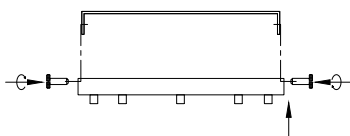

NOVA LUCE

9009237

1

Turn off the general switch

2

Drill holes & apply plastic anchors
With screws

3

Connect the wires

4

Apply the side screws

5

Apply the bulb

6

Turn on the general switch