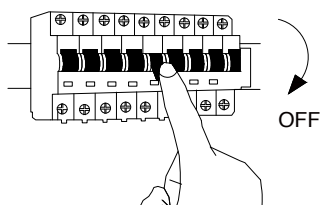

NOVA LUCE

9009237

1

Turn off the general switch

2

Drill holes & apply plastic anchors
With screws

3

Connect the wires

4

Apply the side screws

5

Apply the bulb

6

Turn on the general switch