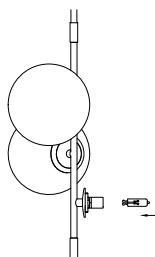

# NOVA LUCE

9009294

1

Turn off the general switch

2

Drill holes & apply plastic anchors  
With screws

3

Connect the wires

4

Apply the side screws

5

Apply the bulb

6

Apply the glass

7

Turn on the general switch