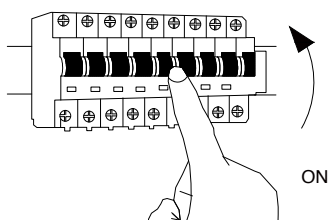

# NOVA LUCE

9009294

1

Turn off the general switch

2

Drill holes & apply plastic anchors  
With screws

3

Connect the wires

4

Apply the side screws

5

Apply the bulb

6

Apply the glass

7

Turn on the general switch