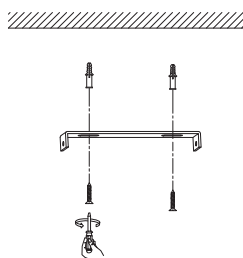

# NOVA LUCE

9009294

1

Turn off the general switch

2

Drill holes & apply plastic anchors  
With screws

3

Connect the wires

4

Apply the side screws

5

Apply the bulb

6

Apply the glass

7

Turn on the general switch