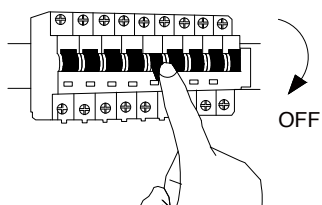

# NOVA LUCE

9009294

1

Turn off the general switch

2

Drill holes & apply plastic anchors  
With screws

3

Connect the wires

4

Apply the side screws

5

Apply the bulb

6

Apply the glass

7

Turn on the general switch