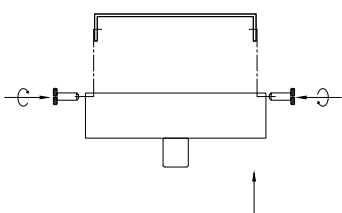

# NOVA LUCE

9009294

1

Turn off the general switch

2

Drill holes & apply plastic anchors  
With screws

3

Connect the wires

4

Apply the side screws

5

Apply the bulb

6

Apply the glass

7

Turn on the general switch