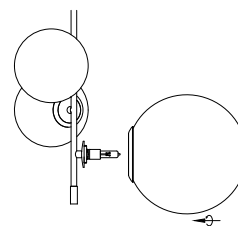

# NOVA LUCE

9009294

1

Turn off the general switch

2

Drill holes & apply plastic anchors  
With screws

3

Connect the wires

4

Apply the side screws

5

Apply the bulb

6

Apply the glass

7

Turn on the general switch