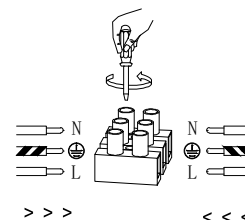

# NOVA LUCE

9009294

1

Turn off the general switch

2

Drill holes & apply plastic anchors  
With screws

3

Connect the wires

4

Apply the side screws

5

Apply the bulb

6

Apply the glass

7

Turn on the general switch