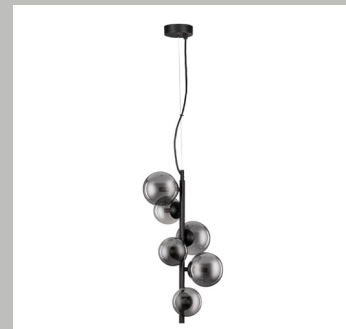

NOVA LUCE

Supplier's name or trade mark: NOVA LUCE S.A
Supplier's address: SCHIMATARI VIOTIAS 32009, GREECE
Model identifier: 9028859
Type of light source: LED | G9 6x5 Watt | Bulb Excluded

Product information Sheet

General Information

Material number	9028859
Type	Pendant
Product segment	Indoor

Dimensions

Diameter (in cm)	
Length	28 Cm
Width (in cm)	23.2 Cm
Height (in cm)	120 Cm
Cut Out (in cm)	

Material & Colour

Color	Metal & Glass
Colour	Smoky Glass & Matt Black
Adjustable	Yes

Functionality

Switch Type	
Function	
Battery	
USB Charger	

Technical Information

Protection Degree	IP20
Protection Class	
Mains Voltage	230V
max. Wattage	G9 6x5W
Lumen	
Equivalence With Incandescent Lamp (W)	
Colour Temperature	
Nominal Lifetime (in h)	
Switching Cycles	
Colour Rendering Index (Ra, CRI)	
Rated Lamp Power (0,1W precision)	
Colour Tolerance (LED, SDCM)	
MA	
Beam Angle	
UGR	