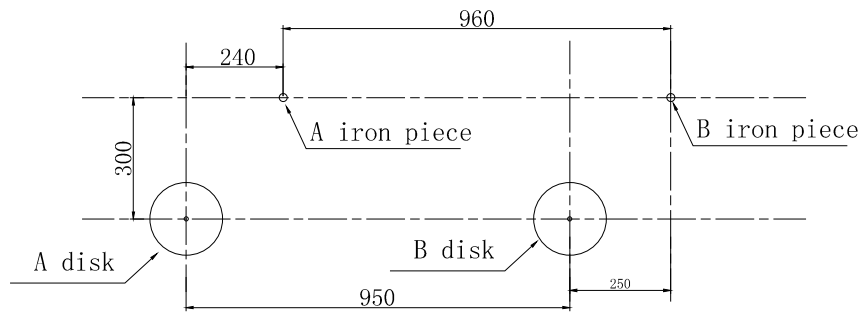

INSTALL INSTRUCTION

Model: 9082093

Warning:

1. Please wear gloves during the installation.
2. Do not install on ceiling which is damp or with wet limewater.
3. Cut off the electricity before installation in case of being shocked.
4. Make sure the connected bolt is tightly locked