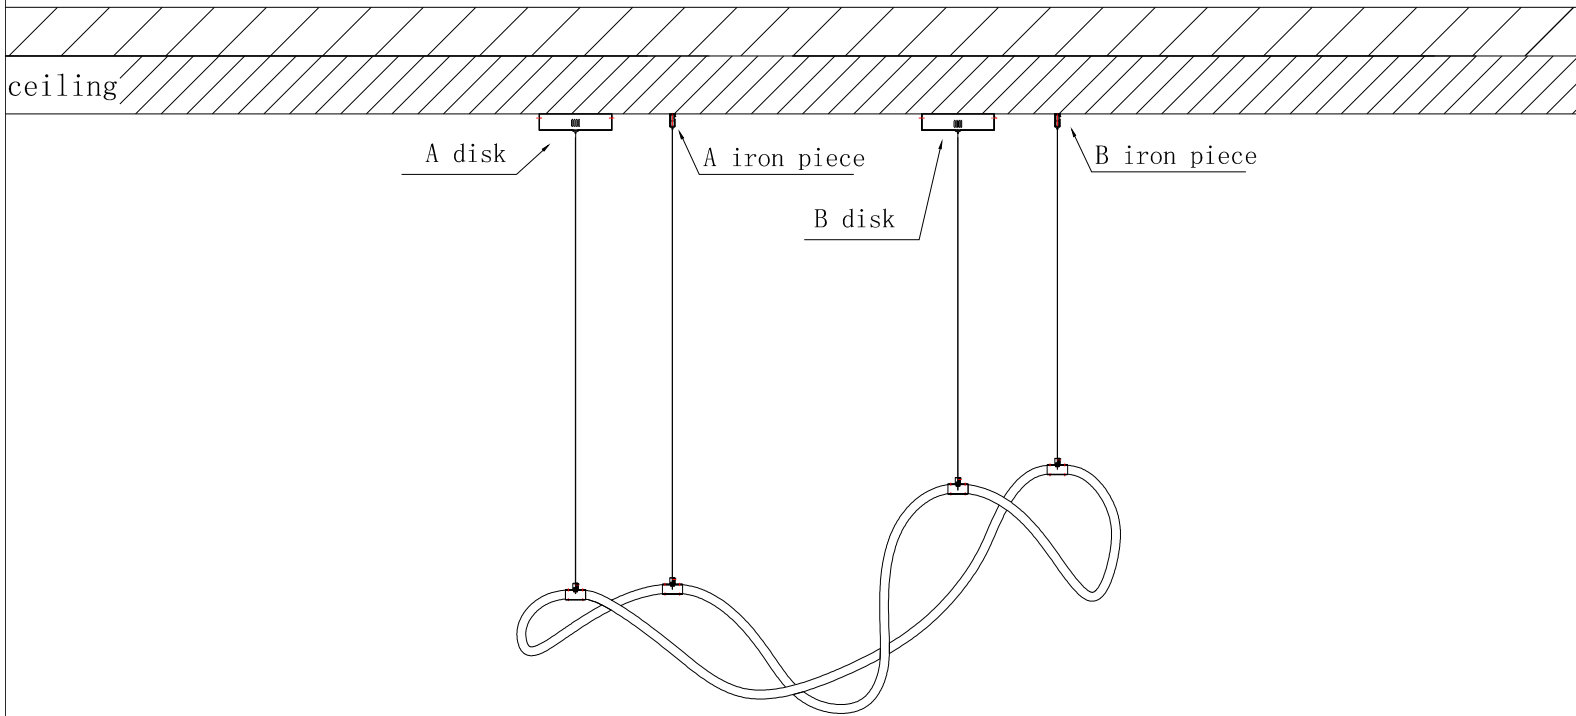

INSTALL INSTRUCTION

Model: 9082093

Warning:

1. Please wear gloves during the installation.
2. Do not install on ceiling which is damp or with wet limewater.
3. Cut off the electricity before installation in case of being shocked.
4. Make sure the connected bolt is tightly locked

before getting through the electricity.

5. Do cut off the electricity before washing or repairing, and use the scour without causticity.
6. Please cut off the electricity and wait until the bulb gets cooling before replacing the bulb in case of being burned