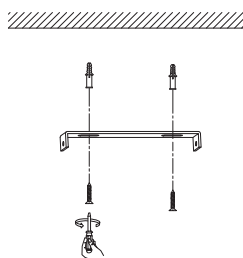

NOVA LUCE

9191201

1

Turn off the general switch

2

Drill holes & apply plastic anchors
With screws

3

Connect the wires

4

Apply the side screws

5

Apply the bulb

6

Apply the glass

7

Turn on the general switch