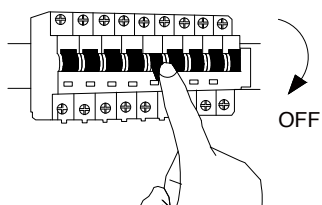

NOVA LUCE

9191201

1

Turn off the general switch

2

Drill holes & apply plastic anchors
With screws

3

Connect the wires

4

Apply the side screws

5

Apply the bulb

6

Apply the glass

7

Turn on the general switch