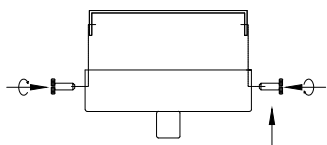

NOVA LUCE

9191201

1

Turn off the general switch

2

Drill holes & apply plastic anchors
With screws

3

Connect the wires

4

Apply the side screws

5

Apply the bulb

6

Apply the glass

7

Turn on the general switch