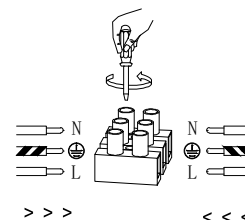

NOVA LUCE

9191201

1

Turn off the general switch

2

Drill holes & apply plastic anchors
With screws

3

Connect the wires

4

Apply the side screws

5

Apply the bulb

6

Apply the glass

7

Turn on the general switch