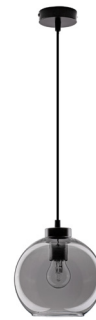

# NOVA LUCE

Supplier's name or trade mark: NOVA LUCE S.A  
Supplier's address: SCHIMATARI VIOTIAS 32009, GREECE  
Model identifier: 9241130  
Type of light source: LED | E27 1x12 Watt | Bulb Excluded

### General Information

Material number	9241130
Type	Pendant
Product segment	Indoor

### Dimensions

Diameter (in cm)	20 Cm
Length	
Width (in cm)	
Height (in cm)	H1: 17.4 H2: 220 Cm
Cut Out (in cm)	

### Material & Colour

Color	Metal & Glass
Colour	Smoky Glass & Black
Adjustable	Yes