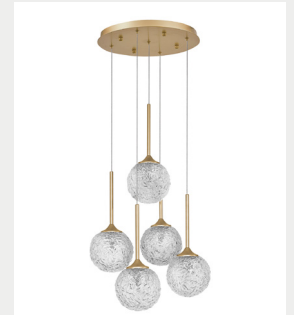

NOVA LUCE

Supplier's name or trade mark: NOVA LUCE S.A
Supplier's address: SCHIMATARI VIOTIAS 32009, GREECE
Model identifier: 9260212
Type of light source: LED | G9 5x5 Watt | Bulb Excluded

Product information Sheet

General Information

Material number	9260212
Type	Pendant
Product segment	Indoor

Dimensions

Diameter (in cm)	42 Cm
Width (in cm)	
Height (in cm)	180 Cm
Net Weight	

Material & Colour

Enclosure Material	Glass & Steel
Colour	Clear Structured Glass & Brass Gold
Adjustable	Yes