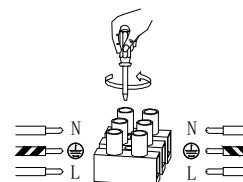

# NOVA LUCE

9426751

1

Turn off the general switch

2

Drill holes Apply Plastic Anchors With Screws

3

Connect The Wires

4

Apply The Glass with the bulb In To Place

5

Apply The Side Screws

6

Turn on the general switch