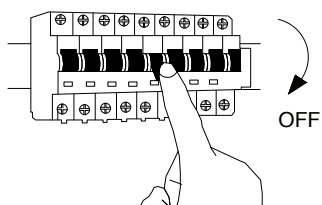

# NOVA LUCE

9426751

1

Turn off the general switch

2

Drill holes Apply Plastic Anchors With Screws

3

Connect The Wires

4

Apply The Glass with the bulb In To Place

5

Apply The Side Screws

6

Turn on the general switch