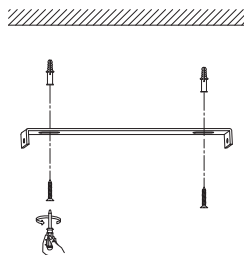

# NOVA LUCE

9426751

1

Turn off the general switch

2

Drill holes Apply Plastic Anchors With Screws

3

Connect The Wires

4

Apply The Glass with the bulb In To Place

5

Apply The Side Screws

6

Turn on the general switch