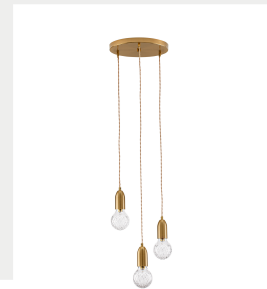

# NOVA LUCE

**Supplier's name or trade mark:** NOVA LUCE S.A  
**Supplier's address:** SCHIMATARI VIOTIAS 32009, GREECE  
**Model identifier:** 9536413  
**Type of light source:** LED G9 3x6 Watt Bulb Excluded

### General Information

Material number	9536413
Type	Modern pendant metal
Product segment	INDOOR

### Dimensions

Length (in cm)	-
Diameter (in cm)	30 cm
Width (in cm)	
Height (in cm)	150 cm
Net Weight	

### Material & Colour

Enclosure Material	Metal & Clear Glass
Colour	Brass
Adjustable	Yes