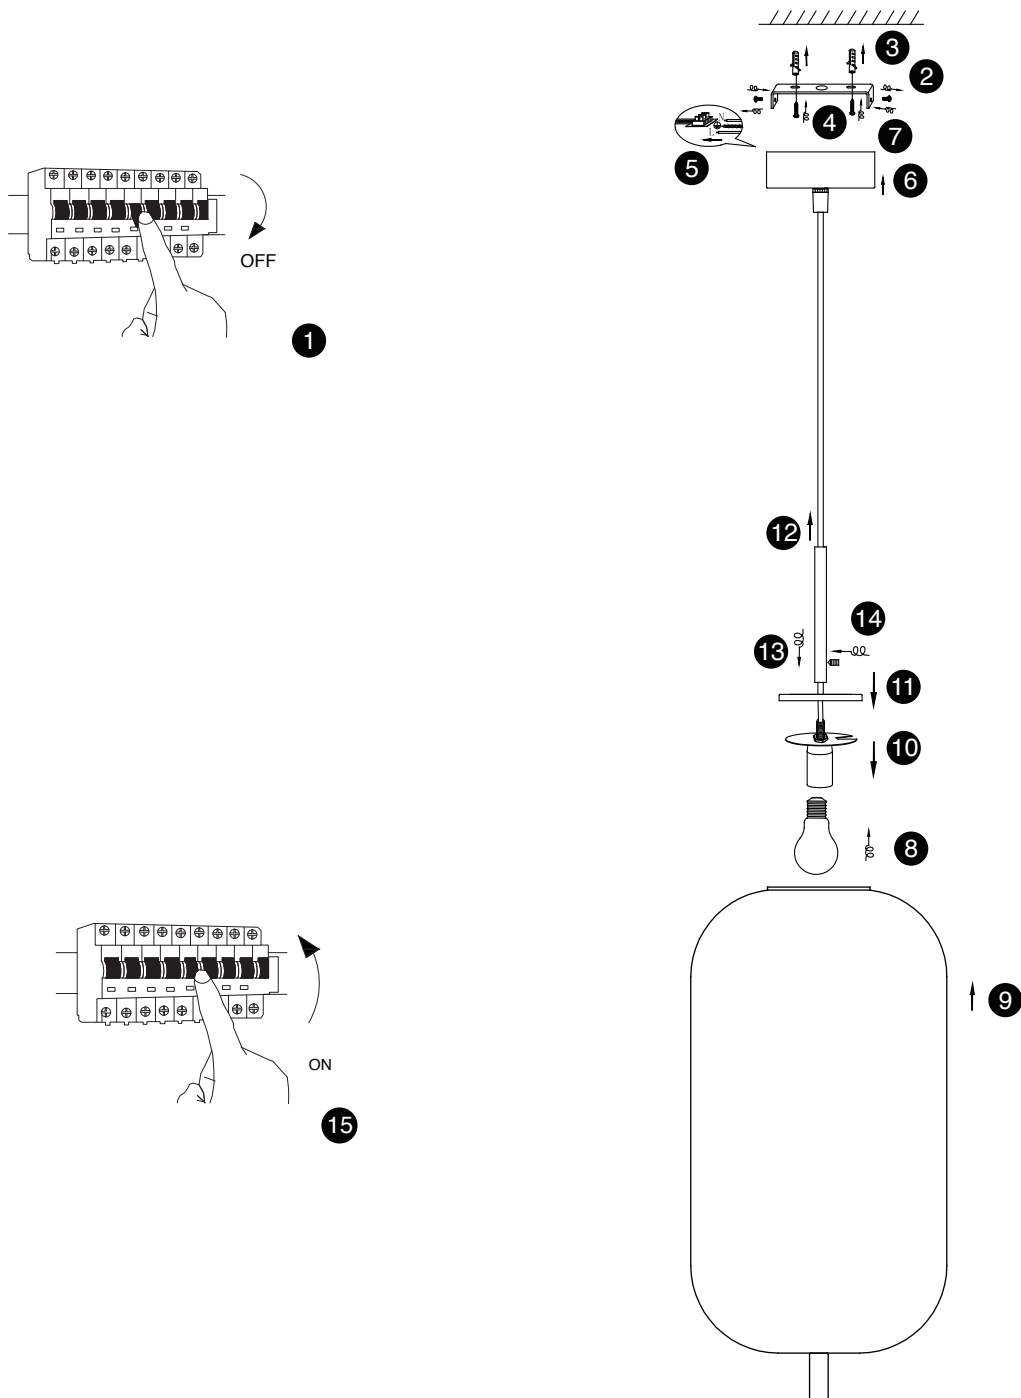

NOVA LUCE

9624080

1. Turn on the general switch
2. Drill holes
3. Apply plastic anchors
4. Apply screws
5. Connect wires
6. Put the canopy in place

7. Apply the side screws
8. By rotating put the bulb in place
9. Apply carefully the acrylic
10. 11. Put the socket in place
12. 13. By rotating place the pendant
14. Apply the side pendant screw
15. Turn on general switch