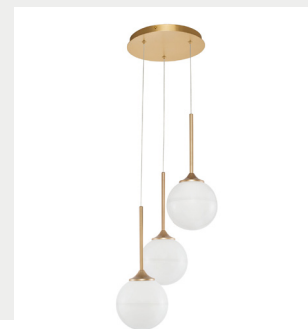

NOVA LUCE

Supplier's name or trade mark: NOVA LUCE S.A
Supplier's address: SCHIMATARI VIOTIAS 32009, GREECE
Model identifier: 9960613
Type of light source: LED | G9 3x5 Watt | Bulb Excluded

Product information Sheet

General Information

Material number	9960613
Type	Pendant
Product segment	Indoor

Dimensions

Diameter (in cm)	25 Cm
Width (in cm)	
Height (in cm)	180 cm
Net Weight	

Material & Colour

Enclosure Material	Glass & Metal
Colour	Milky White Glass & Brass Gold
Adjustable	Yes