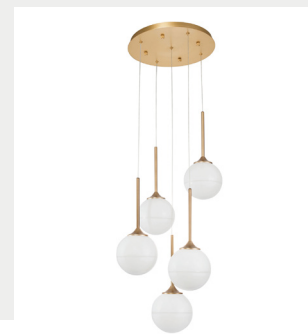

NOVA LUCE

Supplier's name or trade mark: NOVA LUCE S.A
Supplier's address: SCHIMATARI VIOTIAS 32009, GREECE
Model identifier: 9960614
Type of light source: LED | G9 3x5 Watt | Bulb Excluded

Product information Sheet

General Information

Material number	9960614
Type	Pendant
Product segment	Indoor

Dimensions

Diameter (in cm)	25 Cm
Width (in cm)	
Height (in cm)	180 cm
Net Weight	

Material & Colour

Enclosure Material	Glass & Metal
Colour	Milky White Glass & Brass Gold
Adjustable	Yes