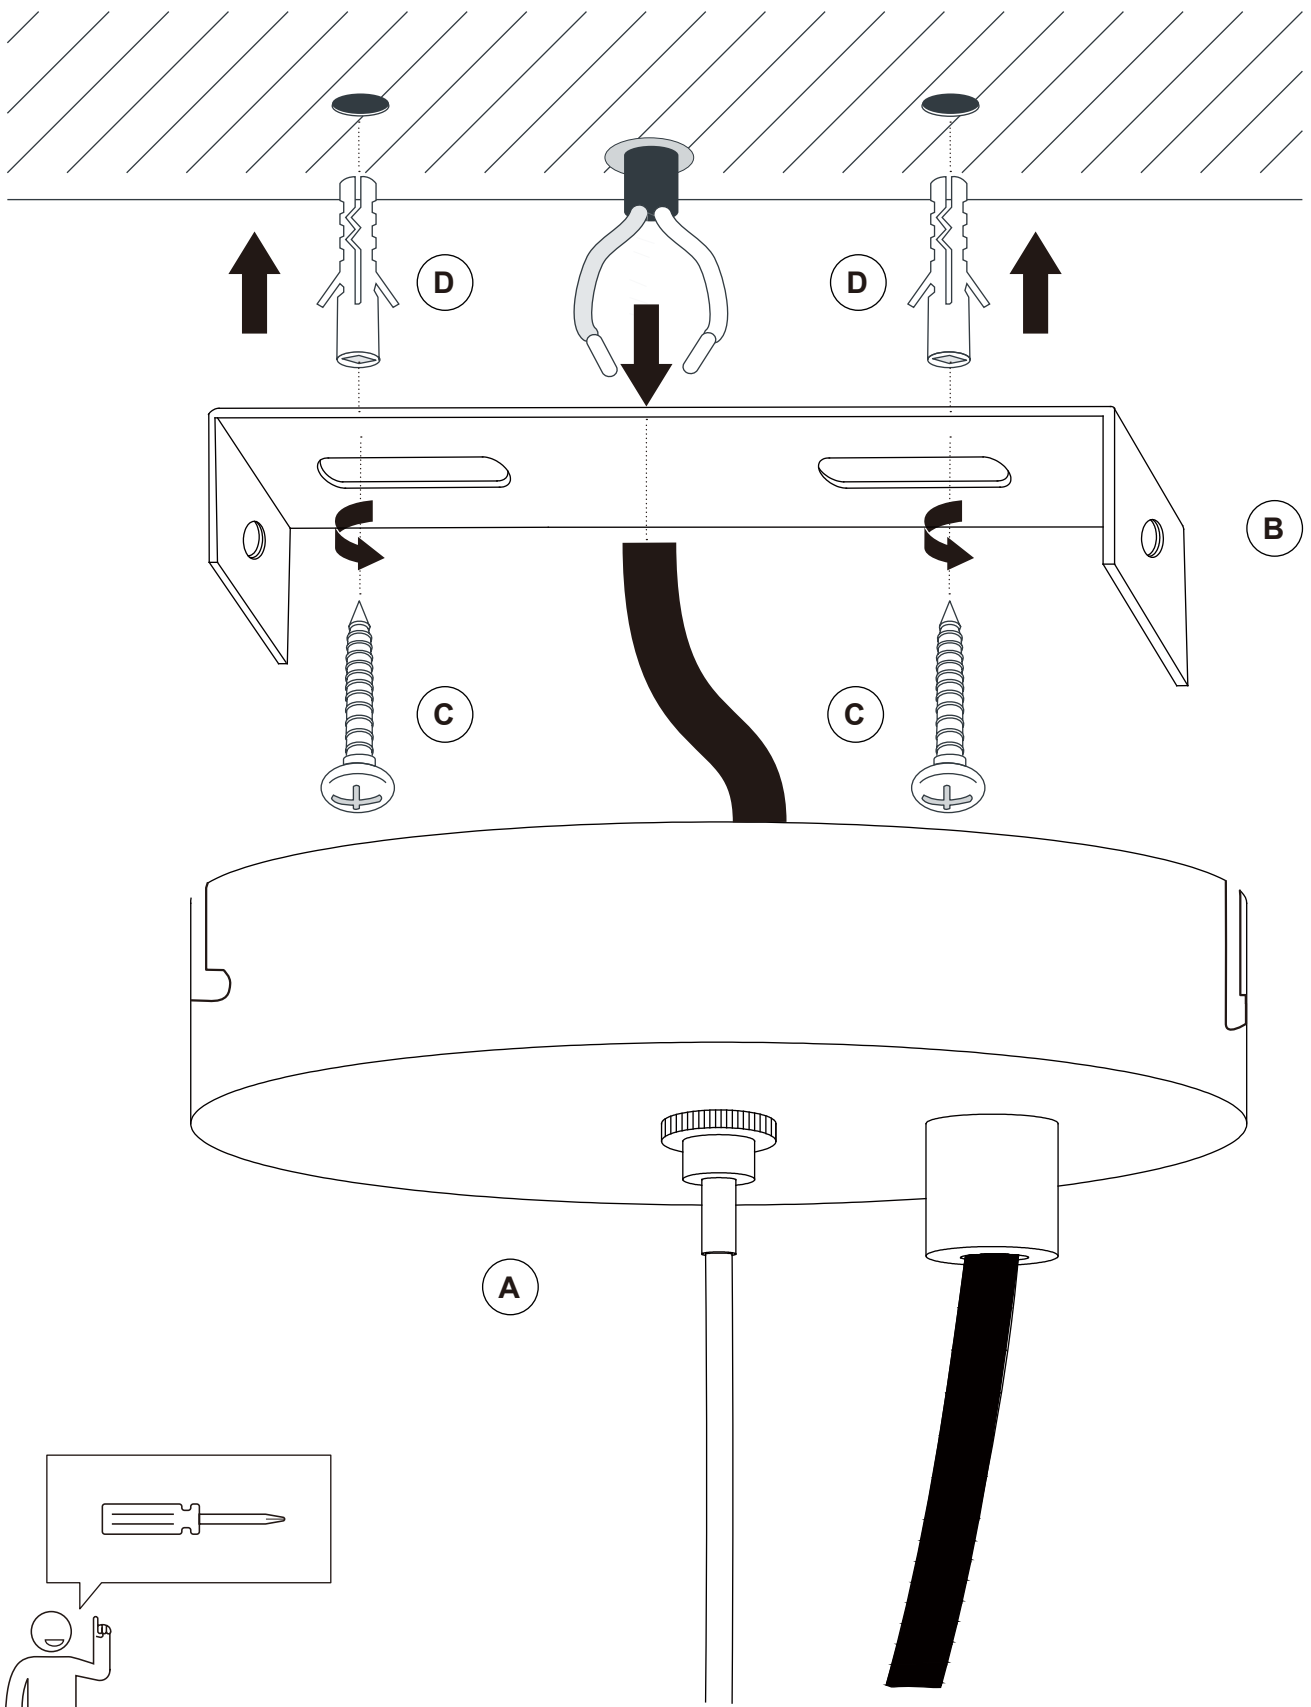

20 min

x1

x1

x1

A x1

B x1

C x2
38mm

D x2

E x2
12mm

OFF

1

2

3

4

THAT'S ALL FOLKS!

Share your style!