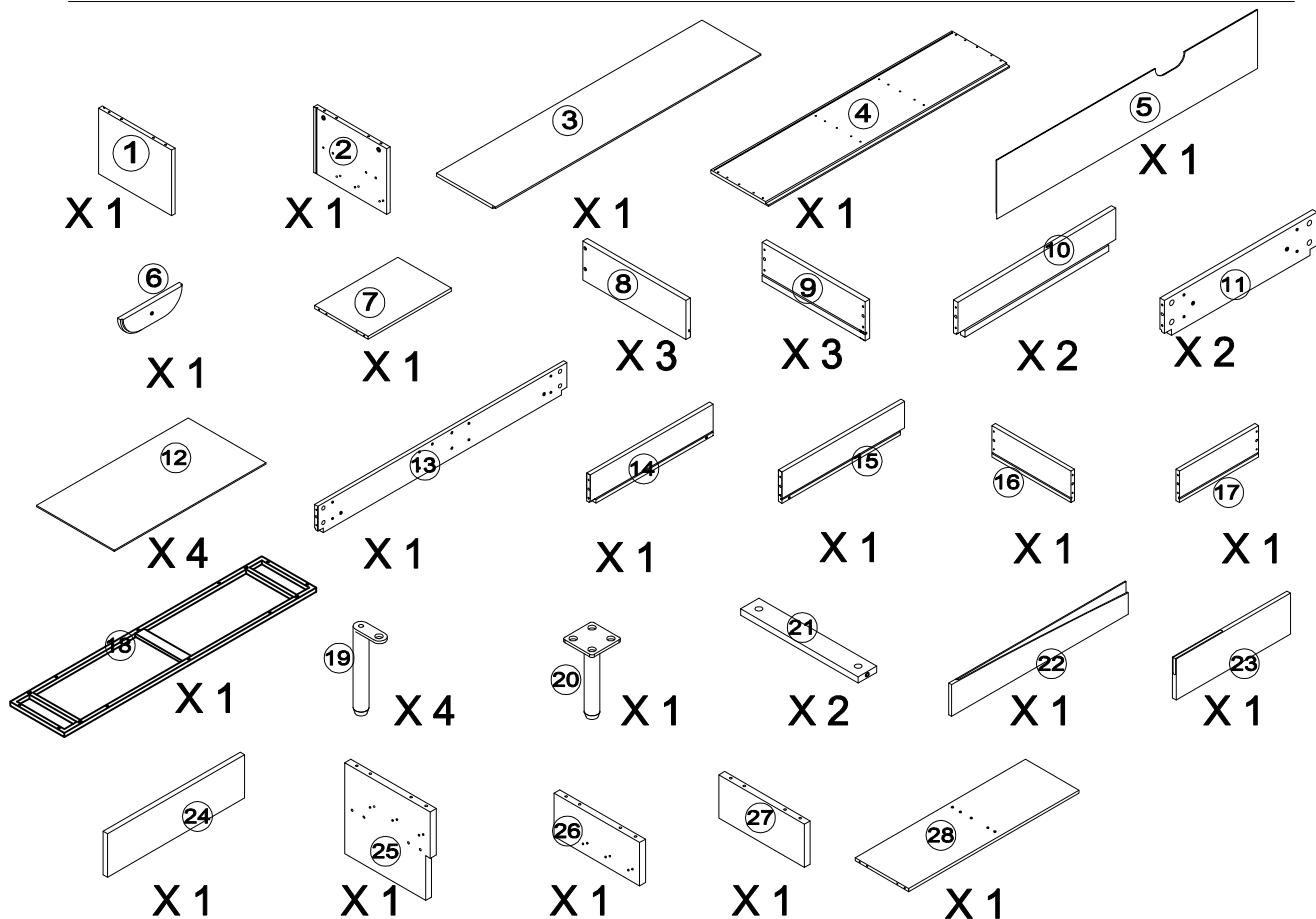

45 min

x2

x2

A = 38PCS

B = 38PCS

ø8 X 30mm

C = 40PCS

ø8 X 25mm

D = 6PCS

M6 x 12mm

E = 18PCS

F = 15PC

4mm

G = 1PC

H = 18PCS

ø3\*15mm

I = 18PCS

J = 3SET

ø4\*14mm

K = 44PCS

Ø21mm

L = 26PCS

ø4\*30mm

M = 17PCS

ø4\*25mm

N = 16PCS

ø8 X 50mm

O = 2PCS

P = 4PCS

M8 x 30mm

Q = 4PCS

5mm