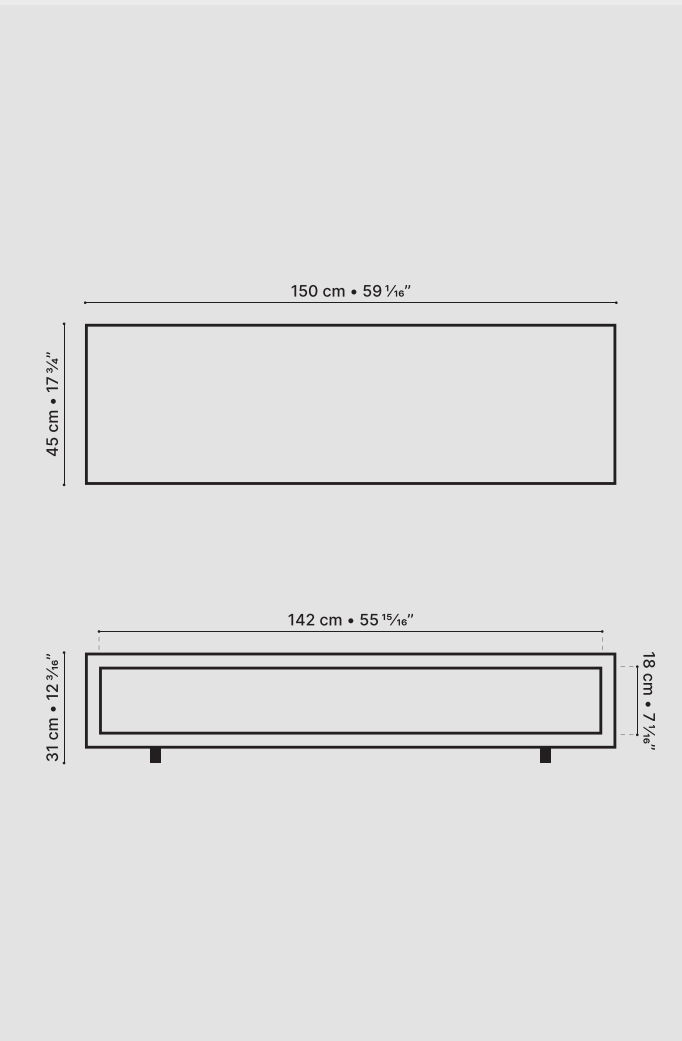

MONOBLOC

TV BENCH

D-09546

lyon beton

Contact
bonjour@lyon-beton.com

● MONOBLOC ● TV BENCH

DESCRIPTION

The concrete Monobloc TV Bench designed by Lyon Béton floats beautifully above the ground and is specially designed to accommodate your flat screen TV. Characterized by its clean lines, its straightforward geometric configuration, its simplistic qualities, use of concrete as the primary medium, the concrete TV bench takes on a comprehensive raw and modern design. The hollow central compartment visually lightens the piece and also provides a fully functional storage space for your books, any of your routers or other objects. Enhance your living arrangement.

DESIGNER
lyon beton

SKU D-09546

PRODUCT SIZE 150 x 45 x 31 cm
59 1/16" x 17 3/4" x 12 3/16"

WEIGHT 50 kg / 110.23 lbs

MATERIAL fiber concrete

FINISHING colorless water and oil repellent matt varnish

COLOR  natural grey