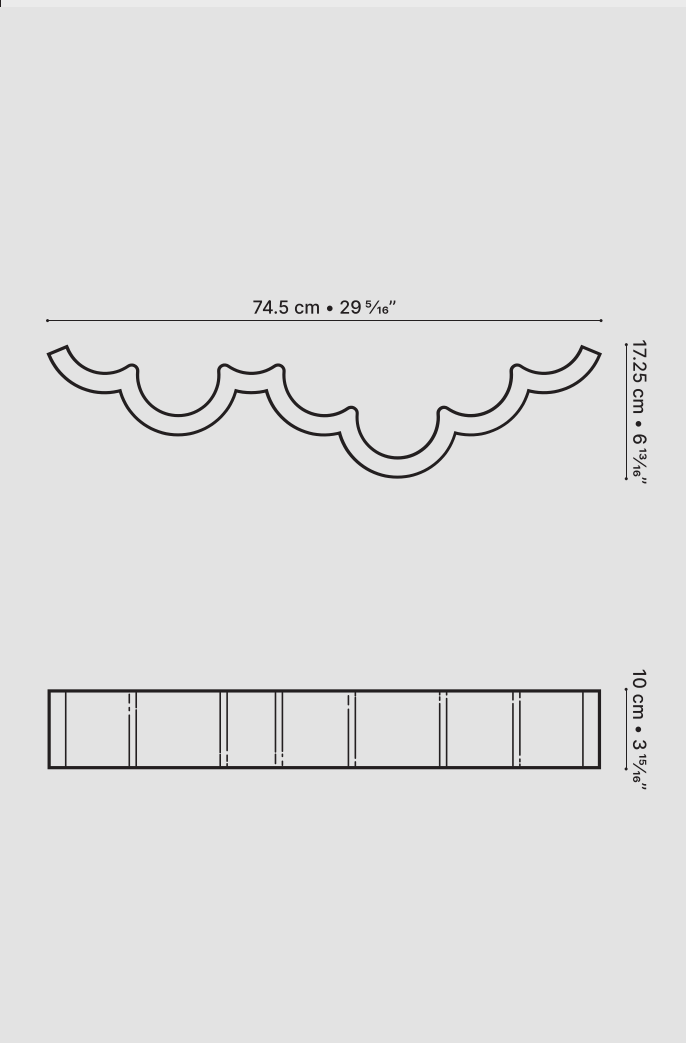

CLOUD 745

TOILET PAPER HOLDER

DB-09104

lyon beton

Contact
bonjour@lyon-beton.com

● CLOUD 745 ● TOILET PAPER HOLDER

DESCRIPTION

Designed by French artist Bertrand Jayr, the Cloud toilet paper shelf brings a little fresh air to the places that need it the most. Don't hide your toilet paper anymore. Turn it into a work of art!

SKU DB-09104

PRODUCT SIZE 74 × 10 × 17 cm
29 1/8" × 3 15/16" × 6 11/16"

WEIGHT 4 kg / 8.82 lbs

MATERIAL fiber concrete

FINISHING colorless water and oil repellent matt varnish

COLOR  natural grey

USE indoor use only