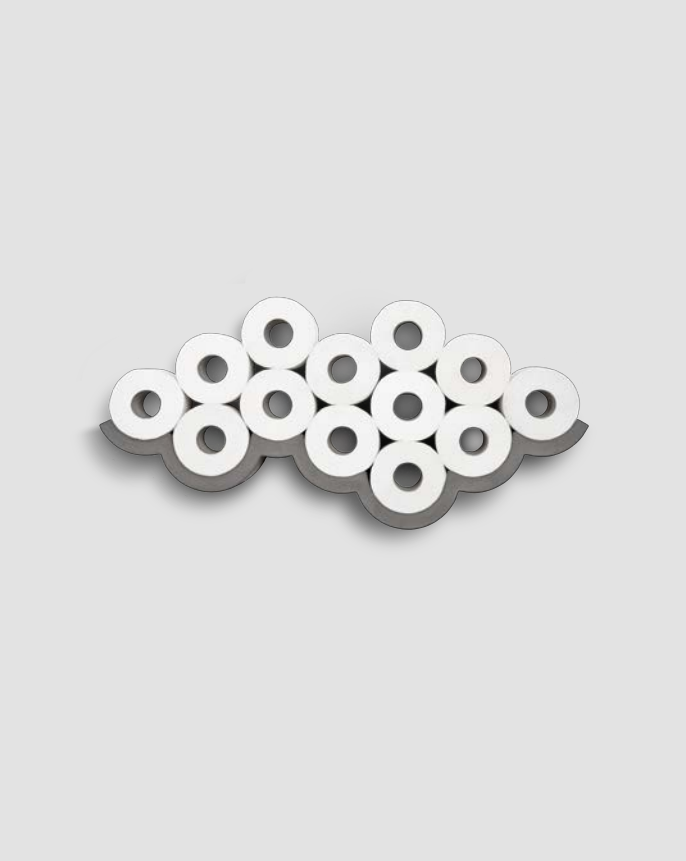

CLOUD 745

TOILET PAPER HOLDER

DB-09104

lyon beton

Contact
bonjour@lyon-beton.com

● CLOUD 745 ● TOILET PAPER HOLDER

DESCRIPTION

Designed by French artist Bertrand Jayr, the Cloud toilet paper shelf brings a little fresh air to the places that need it the most. Don't hide your toilet paper anymore. Turn it into a work of art!

DESIGNER

“Between art and design, there is only one step.”
According to Bertrand Jayr, there is a transversality linking these disciplines that are both distinct and related. It is precisely by transgressing its own limits that Art constantly redefines itself. This is how this artist and designer from Lyon considers these two practices simultaneously. An innovative and meaningful design, reconciling creativity and use.

SKU DB-09104

PRODUCT SIZE 74 × 10 × 17 cm
29 1/8" × 3 15/16" × 6 11/16"

WEIGHT 4 kg / 8.82 lbs

MATERIAL fiber concrete

FINISHING colorless water and oil repellent matt varnish

COLOR  natural grey

USE indoor use only