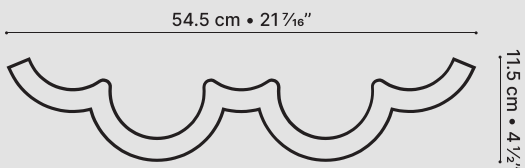

CLOUD 545

TOILET PAPER HOLDER

DB-09120

lyon beton

Contact
bonjour@lyon-beton.com

● CLOUD 545 ● TOILET PAPER HOLDER

DESCRIPTION

Because small spaces deserve a little levity, too. Bertrand Jayr designed a smaller version of his hit toilet paper shelf, specially adapted for narrower washrooms. Don't hide your toilet paper anymore. Turn it into a work of art!

SKU DB-09120

PRODUCT SIZE 55 × 10 × 11.5 cm
21 7/16" × 3 15/16" × 4 1/2"

WEIGHT 3 kg / 6.61 lbs

MATERIAL fiber concrete

FINISHING colorless water and oil repellent matt varnish

COLOR 
natural grey

USE indoor use only