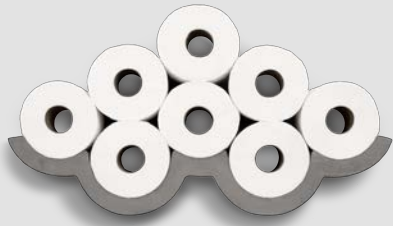

CLOUD 545

TOILET PAPER HOLDER

DB-09120

lyon beton

Contact
bonjour@lyon-beton.com

● CLOUD 545 ● TOILET PAPER HOLDER

DESCRIPTION

Because small spaces deserve a little levity, too. Bertrand Jayr designed a smaller version of his hit toilet paper shelf, specially adapted for narrower washrooms. Don't hide your toilet paper anymore. Turn it into a work of art!

SKU DB-09120

PRODUCT SIZE 55 × 10 × 11.5 cm
21 7/16" × 3 15/16" × 4 1/2"

WEIGHT 3 kg / 6.61 lbs

MATERIAL fiber concrete

FINISHING colorless water and oil repellent matt varnish

COLOR 
natural grey

USE indoor use only