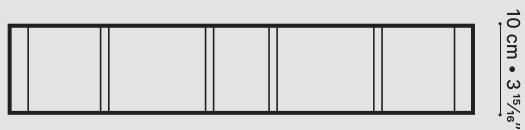

CLOUD 545

TOILET PAPER HOLDER

DB-09120

lyon beton

Contact
bonjour@lyon-beton.com

● CLOUD 545 ● TOILET PAPER HOLDER

DESCRIPTION

Because small spaces deserve a little levity, too. Bertrand Jayr designed a smaller version of his hit toilet paper shelf, specially adapted for narrower washrooms. Don't hide your toilet paper anymore. Turn it into a work of art!

SKU DB-09120

PRODUCT SIZE 55 × 10 × 11.5 cm
21 7/16" × 3 15/16" × 4 1/2"

WEIGHT 3 kg / 6.61 lbs

MATERIAL fiber concrete

FINISHING colorless water and oil repellent matt varnish

COLOR 
natural grey

USE indoor use only