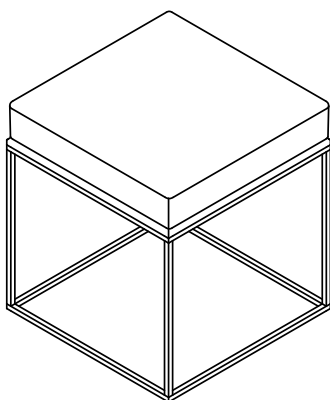

Product description

Introducing Feo - sleek, all-purpose, and easy to carry pouf that effortlessly matches different interiors. Its soft, removable pillow makes Feo a comfortable extra seating, convenient bedside table or a practical living room side table.

It is made of durable powder coated steel, brilliant quality veneer and high-quality fabrics providing you with an exceptional comfort.

Expressive colors together with carefully crafted construction makes this a beautiful piece to include in a hallway, living room or bedroom of any home. Benefit from the exceptional design of Feo & enjoy your new blissful interior.

Designed by

noo.ma team / Anna Pietkun, Zuzanna Muszalska, Damian Goliński

Dimensions (mm)