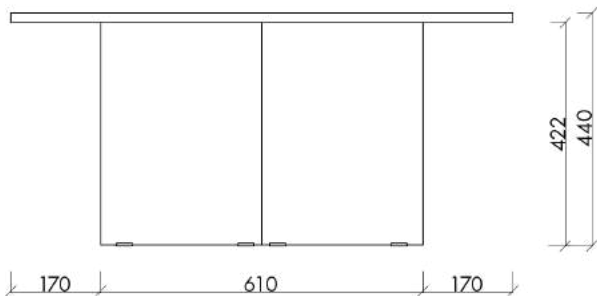

Available Colors

Vulcano Black
-
SKU: FUR4071

Watermelon Green
-
SKU: FUR4072

Oak
-
SKU: FUR4073

Product description

Introducing Gavo Coffee Table – a compelling focal point for any living room. With its charismatic irregular base, spacious veneer top and versatile choice of colors, it emanates contemporary chic. Gavo is a charismatic statement, a conversation starter, and the missing piece that transforms your living space with ease.

Designed by: noo.ma team / Anna Pietkun, Zuzanna Muszalska, Damian Goliński

Dimensions:

H: 44 cm / W: 95 cm / D: 95 cm

Total weight: 20 kg

Production: Made in Poland

Category: Coffee Tables

Dimensions (mm)