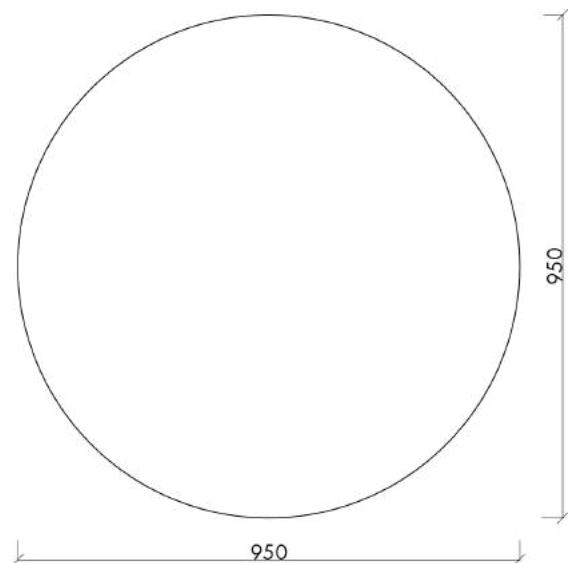

Available Colors

Vulcano Black
-
SKU: FUR4071

Watermelon Green
-
SKU: FUR4072

Oak
-
SKU: FUR4073

Product description

Introducing Gavo Coffee Table – a compelling focal point for any living room. With its charismatic irregular base, spacious veneer top and versatile choice of colors, it emanates contemporary chic. Gavo is a charismatic statement, a conversation starter, and the missing piece that transforms your living space with ease.

Designed by: noo.ma team / Anna Pietkun, Zuzanna Muszalska, Damian Goliński

Dimensions:

H: 44 cm / W: 95 cm / D: 95 cm

Total weight: 20 kg

Production: Made in Poland

Category: Coffee Tables

Dimensions (mm)