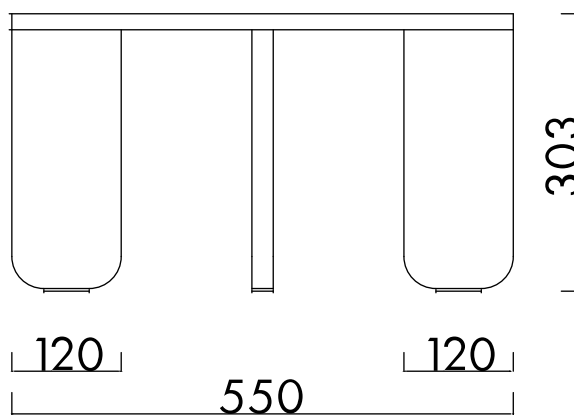

Kuvu Coffee Table - Small

Product Fact Sheet

Product description

Introducing Kuvu — our interpretation of a simple, round coffee table. Available in two sizes and color variants, it looks best next to another Kuvu, as a pair of nesting tables. The bottom edges of Kuvu's legs are adorably rounded, enhancing the table's uniquely neat look. With the perfectly matt veneer top and universal form, Kuvu will instantly bring remarkably chic atmosphere to your living room.

Coffee Tables & Side Tables

Dimensions (mm)

Materials

Particle board

Environment

Indoor

Produced in

Poland