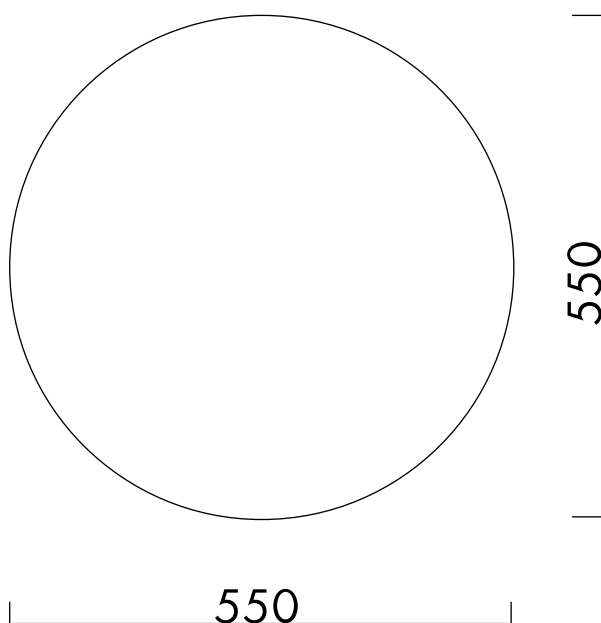

Kuvu Coffee Table - Small

Product Fact Sheet

Product description

Introducing Kuvu — our interpretation of a simple, round coffee table. Available in two sizes and color variants, it looks best next to another Kuvu, as a pair of nesting tables. The bottom edges of Kuvu's legs are adorably rounded, enhancing the table's uniquely neat look. With the perfectly matt veneer top and universal form, Kuvu will instantly bring remarkably chic atmosphere to your living room.

Coffee Tables & Side Tables

Dimensions (mm)

Materials

Particle board

Environment

Indoor

Produced in

Poland