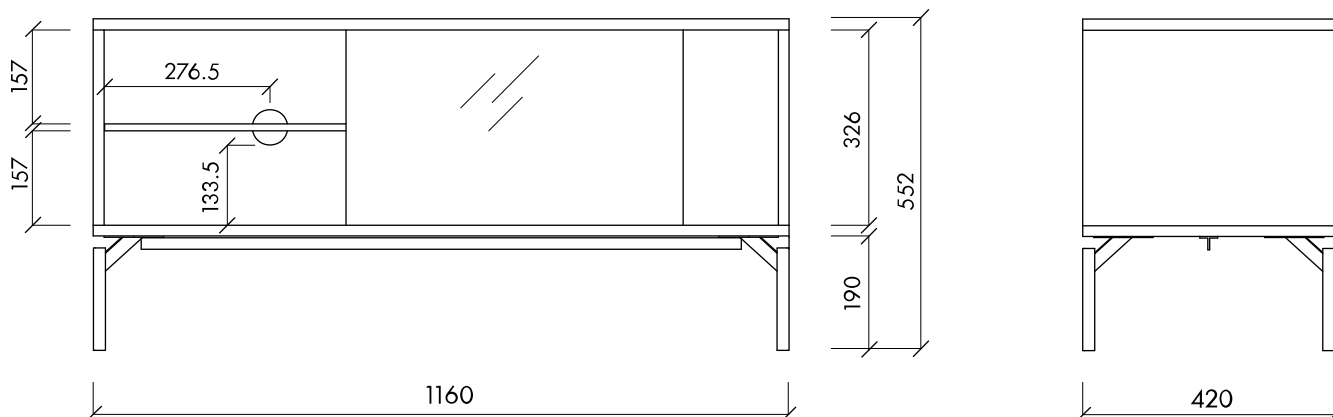

Met Mini Media Furniture

Product Fact Sheet

Product description

Introducing Met Mini — a compact version of our best-selling Met TV Stand, designed to effortlessly suit all sizes of interiors. Its inside consists of two symmetrical compartments that help to easily organize any media devices, books, vinyl collections and more. The exciting details, including structured glass and soft surface of the board, will amazingly grace any corner of your house or office.

noo.ma team / Anna Pietkun, Zuzanna
Muszalska, Damian Goliński

Category

TV Stands

Dimensions (mm)

Materials

Body: melamine/particle board
Base and legs: steel
Doors: ornamented glass & lacquer board

Environment

Indoor

Produced in

Poland

Finish

Body: matt melamine
Base and legs: black powder coating

Additional information

- cable cutout in the back for your comfort
- scratch resistant, easy to clean structure
- effortlessly fits smaller interiors