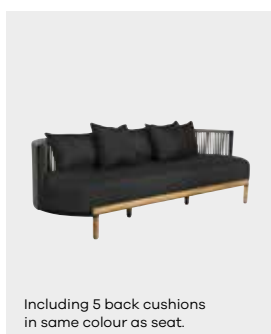

mindó 107

Daybed

Including 5 back cushions in same colour as seat.

Length	150 cm / 59.1 inches
Depth	155 cm / 61 inches
Height	76 cm / 29.9 inches
Seat height	40 cm / 15.7 inches
Item no: 30024-070-481-593	
Frame:	Dark Grey <input checked="" type="checkbox"/>
Fabric:	ML00481 <input checked="" type="checkbox"/>
Rope:	Beige Brown <input checked="" type="checkbox"/>
Frame	Aluminium
Seat frame	Teak from certified forests

mindó 107

Footstool

Diameter/Ø	64 cm / 25.2 inches
Seat height	40 cm / 15.7 inches
Item no: 30047-070-481	
Frame:	Dark Grey <input checked="" type="checkbox"/>
Fabric:	ML00481 <input checked="" type="checkbox"/>
Frame	Aluminium
Legs	Teak from certified forests

mindó 107

3 seater Sofa

Including 5 back cushions in same colour as seat.

Length	230 cm / 90.6 inches
Depth	87 cm / 34.3 inches
Height	66,5 cm / 26.2 inches
Seat height	40 cm / 15.7 inches
Item no: 30025-070-481-593	
Frame:	Dark Grey <input checked="" type="checkbox"/>
Fabric:	ML00481 <input checked="" type="checkbox"/>
Rope:	Beige Brown <input checked="" type="checkbox"/>
Frame	Aluminium
Seat frame	Teak from certified forests

mindó 107

Side table

Diameter/Ø	50 cm / 19.7 inches
Seat height	46 cm / 18.1 inches
Item no: 30048-070-T01	
Frame:	Dark Grey <input checked="" type="checkbox"/>
Frame	Aluminium
Top	Teak from certified forests