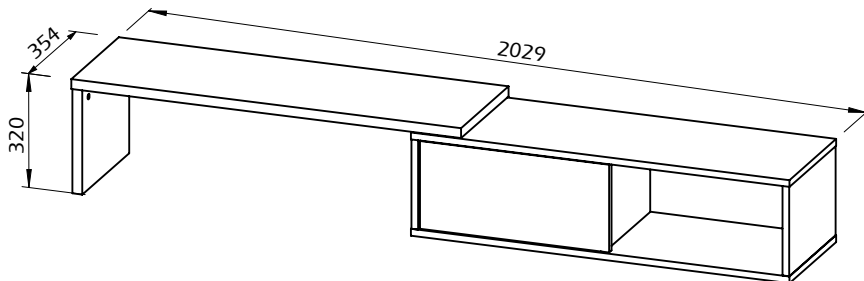

Technical Information

MOVE

30min

50kg