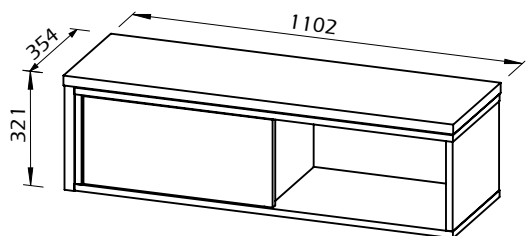

Technical Information

MOVE

30min

50kg