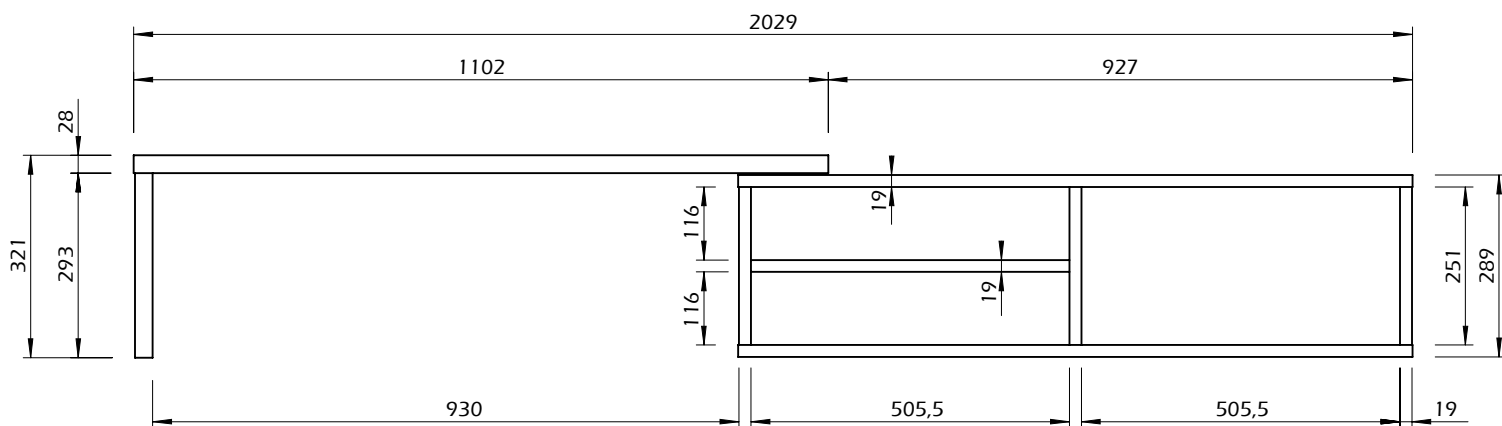

Technical Information

MOVE

30min

50kg