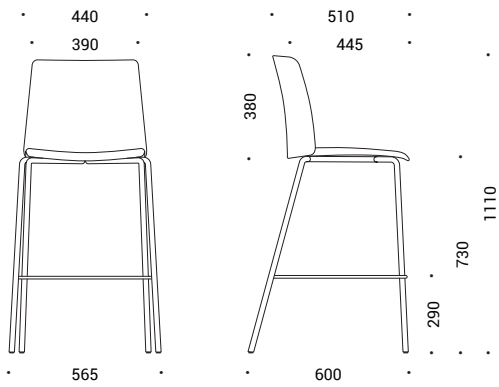

Castors

- Rubber free wheel castors for hard floor, Ø50 mm;
- PA (polyamide) free wheel castors for soft floor, Ø50 mm.

Accessories

- Right-hand folding table (for chairs with armrests only) – body made out of plastic, tabletop from 16 mm MFC (melamine) with ABS edging;
- Trolley for transporting chairs (except with high frame).
- Chair connectors available for both 4-leg and sled type bases.

Stacking

- Chairs with 4-leg frames can be stacked up to 6 pcs;
- Chairs with sled frames – up to 10 pcs;
- Chairs with armrests – up to 5 pcs.

Stacking with trolley

- Chairs with 4-leg frames can be stacked up to 10 pcs;
- Chairs with sled frames – up to 16 pcs;

RANGE

Visitor, conference & dining chairs

Trolley

High chairs

Optional

Connectors for 4-leg
base chairs

Connectors for sled
base chairs

Right-hand folding table
for chairs with armrests