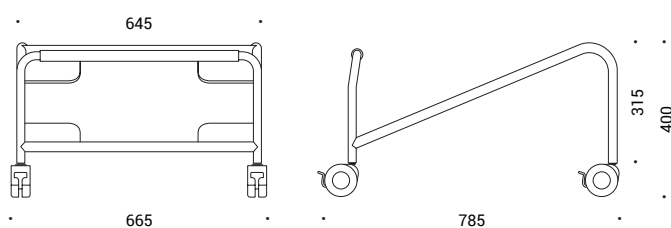

Castors

- Rubber free wheel castors for hard floor, Ø50 mm;
- PA (polyamide) free wheel castors for soft floor, Ø50 mm.

Accessories

- Right-hand folding table (for chairs with armrests only) – body made out of plastic, tabletop from 16 mm MFC (melamine) with ABS edging;
- Trolley for transporting chairs (except with high frame).
- Chair connectors available for both 4-leg and sled type bases.

Stacking

- Chairs with 4-leg frames can be stacked up to 6 pcs;
- Chairs with sled frames – up to 10 pcs;
- Chairs with armrests – up to 5 pcs.

Stacking with trolley

- Chairs with 4-leg frames can be stacked up to 10 pcs;
- Chairs with sled frames – up to 16 pcs;

RANGE

Visitor, conference & dining chairs

Trolley