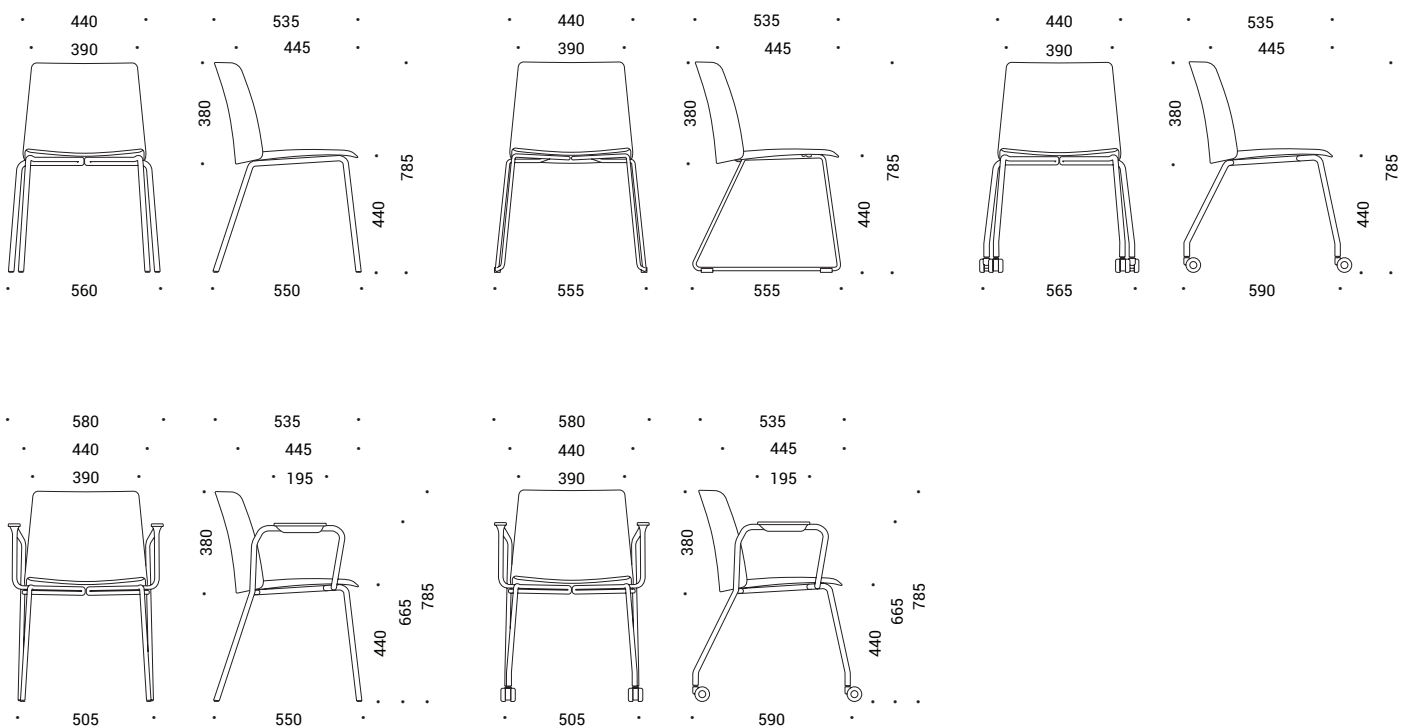

Bases

- Powder coated 4-leg frame, Ø18 mm steel tube, plastic glides with or without felt;
- Powder coated 4-leg frame with armrests, Ø18 mm steel tube, plastic glides with or without felt, armrests from high quality PP (polypropylene) plastic, matching backrest colour;
- Powder coated 4-leg frame, Ø18 mm steel tube, castors for soft and hard floor;
- Powder coated 4-leg frame with armrests, Ø18 mm steel tube, castors for soft and hard floor, armrests from high quality PP (polypropylene) plastic, matching backrest colour;
- Powder coated sled frame, Ø11 mm steel rod, clear plastic glides with or without felt;

Castors

- Rubber free wheel castors for hard floor, Ø50 mm;
- PA (polyamide) free wheel castors for soft floor, Ø50 mm.

Accessories

- Right-hand folding table (for chairs with armrests only) – body made out of plastic, tabletop from 16 mm MFC (melamine) with ABS edging;
- Trolley for transporting chairs (except with high frame).
- Chair connectors available for both 4-leg and sled type bases.

Stacking

- Chairs with 4-leg frames can be stacked up to 6 pcs;
- Chairs with sled frames – up to 10 pcs;
- Chairs with armrests – up to 5 pcs.

Stacking with trolley

- Chairs with 4-leg frames can be stacked up to 10 pcs;
- Chairs with sled frames – up to 16 pcs;

RANGE

Visitor, conference & dining chairs

Trolley

High chairs

Optional

Connectors for 4-leg
base chairs

Connectors for sled
base chairs

Right-hand folding table
for chairs with armrests