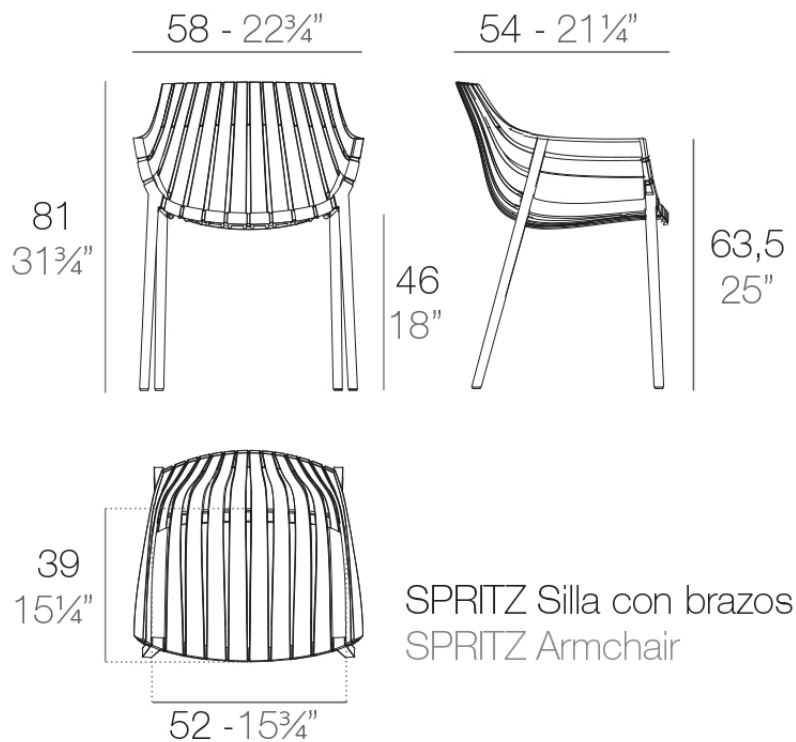

Info

Description

Made of injected polypropylene with fiber glass. Stackable. Available in several colors. Item suitable for indoor and outdoor use.

Weight: 6.01 Kg

Accessories

- Fabric

Finishes

finishes

BASIC PP
Ref. 56017

mostaza

white

black

bronze

ecru

Available in various colors

Ambients