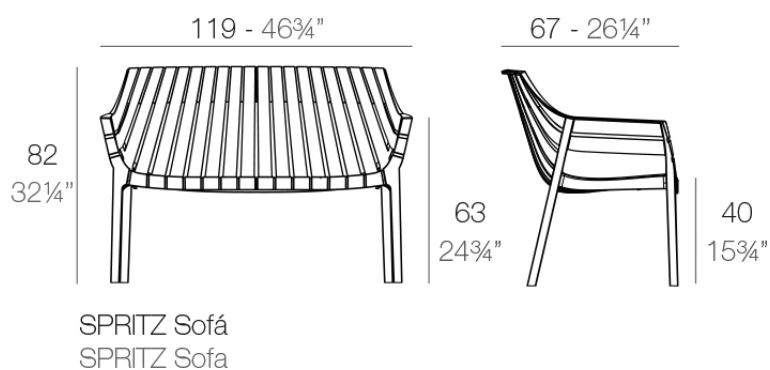

### Description

Made of injected polypropylene with fiber glass. Stackable. Available in several colors. Item suitable for indoor and outdoor use.

Weight: 12.36 Kg