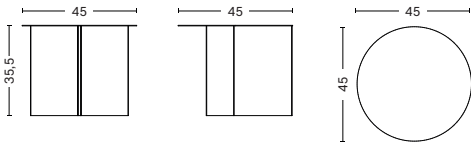

SLIT TABLE WOOD

PRODUCT FACT SHEET

SLIT TABLE WOOD

DESIGN BY HAY, 2022

HAY's Slit Table is a geometric wooden table inspired by paper origami techniques. The slim frame appears folded beneath the tabletop, creating a simple yet sculptural form that is reminiscent of traditional Japanese paper art. The Slit Table is available in different shapes and sizes, and is offered in various wood types and finishes. Compact and versatile, it can be used on its own or arranged in clusters in diverse private or public settings.

DIMENSIONS

SLIT TABLE WOOD ROUND

DIAMETER 45 CM | 17.72"

HEIGHT 35,5 CM | 13.98"

SLIT TABLE WOOD ROUND XL

DIAMETER 65 CM | 25.59"

HEIGHT 35,5 CM | 13.98"

SLIT TABLE WOOD ROUND HIGH

DIAMETER 35 CM | 13.78"

HEIGHT 47 CM | 18.50"

SLIT TABLE WOOD OBLONG

LENGTH 49,5 CM | 19.49"

WIDTH 27,5 CM | 10.83"

HEIGHT 35,5 CM | 13.98"

MATERIALS

TABLETOP