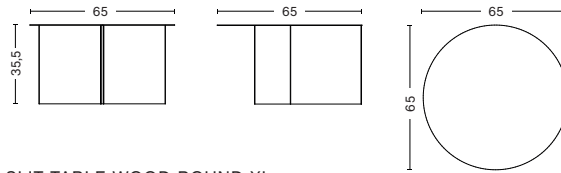

HIGHLIGHTS

- A family of wooden tables featuring round and oblong shapes in different colours.
- Geometric wooden table with a simple yet sculptural form.
- Available in different sizes and heights.
- The Slit Table collection also include tables in powder coated steel and polished brass- and mirror finishes.
- The Slit tables in wood are FSC™-certified.
- Suitable for a wide variety of private and office environments.

DIMENSIONS

SLIT TABLE WOOD ROUND

DIAMETER 45 CM | 17.72"

HEIGHT 35,5 CM | 13.98"

SLIT TABLE WOOD ROUND XL

DIAMETER 65 CM | 25.59"

HEIGHT 35,5 CM | 13.98"

SLIT TABLE WOOD ROUND HIGH

DIAMETER 35 CM | 13.78"

HEIGHT 47 CM | 18.50"

SLIT TABLE WOOD OBLONG

LENGTH 49,5 CM | 19.49"

WIDTH 27,5 CM | 10.83"

HEIGHT 35,5 CM | 13.98"

MATERIALS

TABLETOP