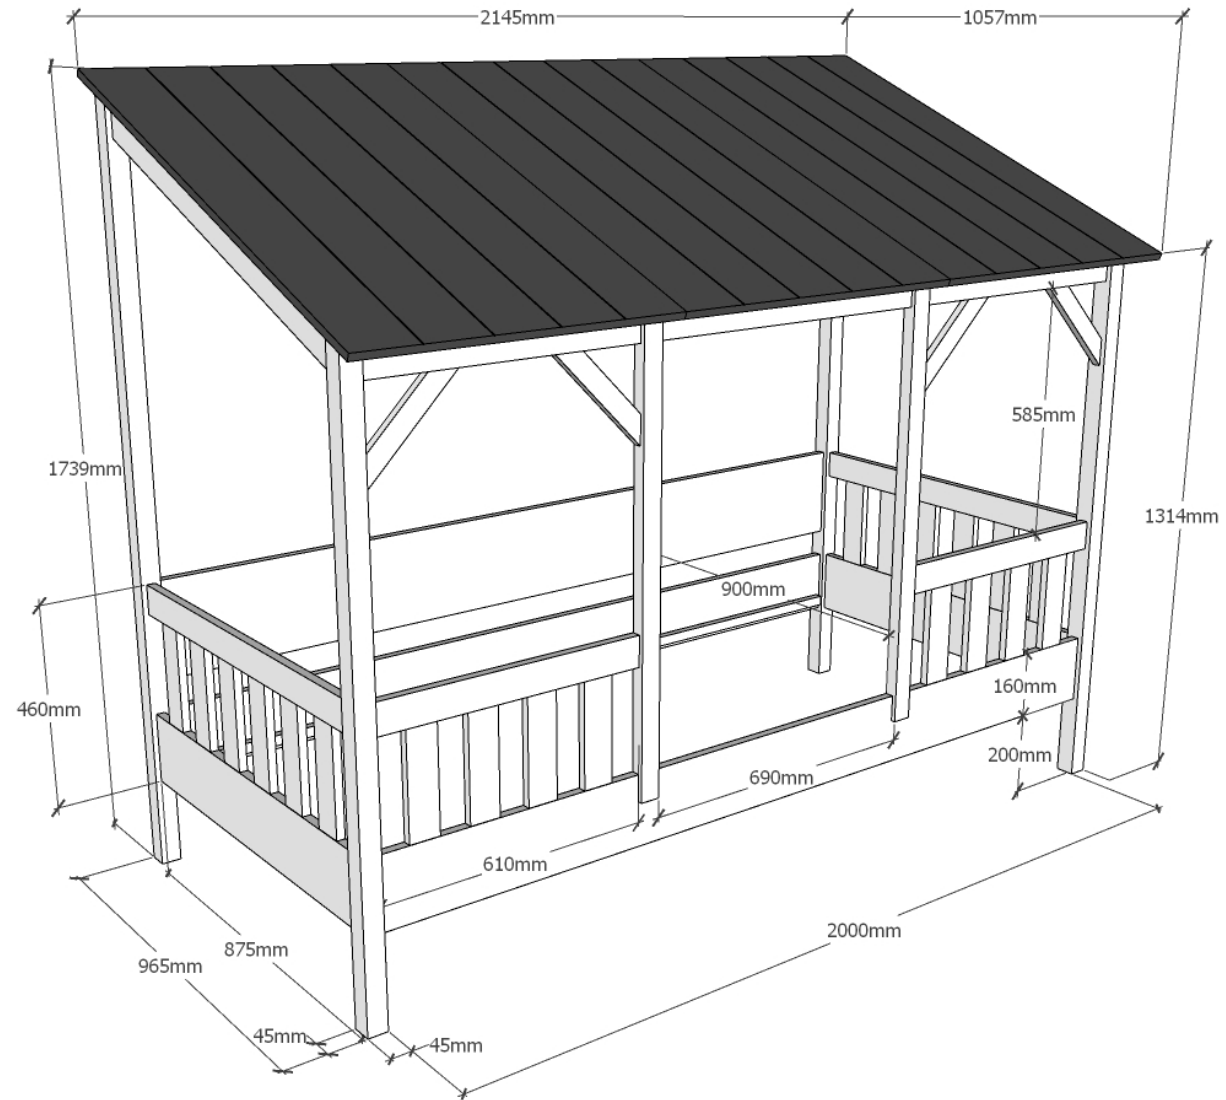

□ SOLID PINE WOOD
WHITE LACQUERED

■ MDF BLACK
LACQUERED

HOUSE BED L:2145mm H:1739mm D:1057mm
innersize 900x2000mm

MODEL : HB900318