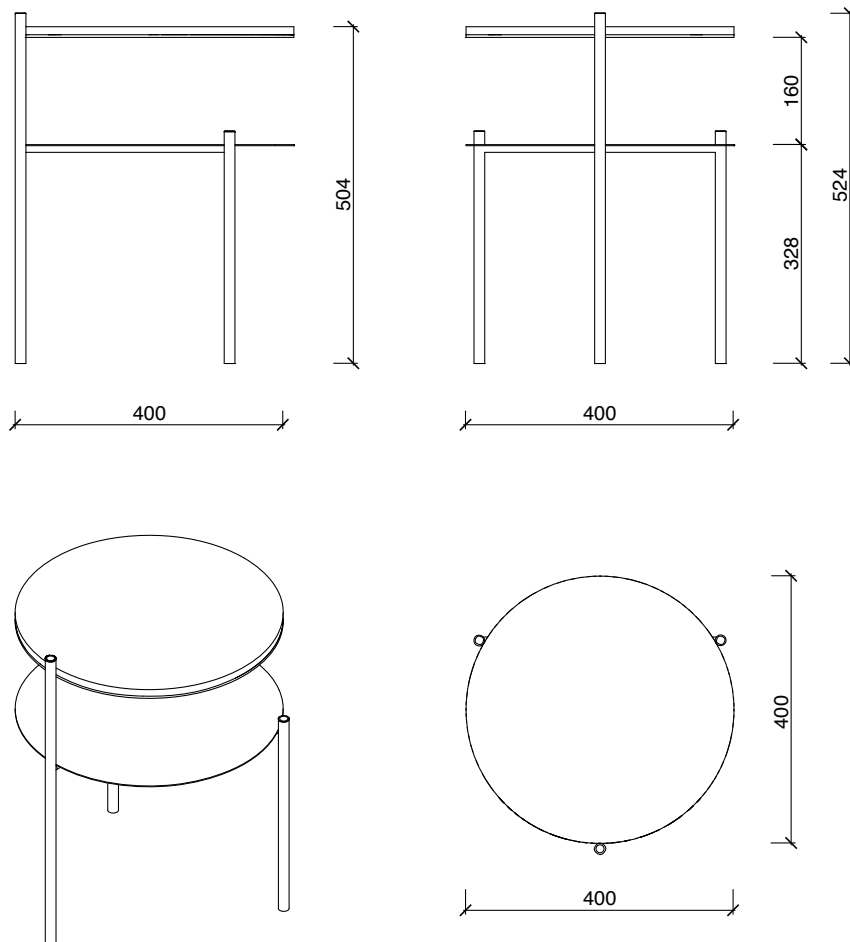

Product description

Introducing Tu - practical and light bedside table or charming, easy to carry side table that provides an exceptional daily use comfort to your interior.

Its precisely rounded edges and simplicity of the form offer a remarkably clean look, perfectly blending in different kinds of apartments. A convenient shelf and an at-hand top are easily accessible whenever needed.

An amazing surface, a precise craftsmanship and an inspiring design of Tu bedside table add a blissful union of comfort and peace to your one-of-a-kind bedroom or living room.

Designed by

noo.ma team / Anna Pietkun, Zuzanna Muszalska, Damian Goliński

Dimensions (mm)

Available variants

Black Top
Black Frame

—
SKU: FUR1111

Oak Top
Black Frame

—
SKU: FUR1112

Walnut Top
Black Frame

—
SKU: FUR1113

Category

Coffee Tables & Side Tables