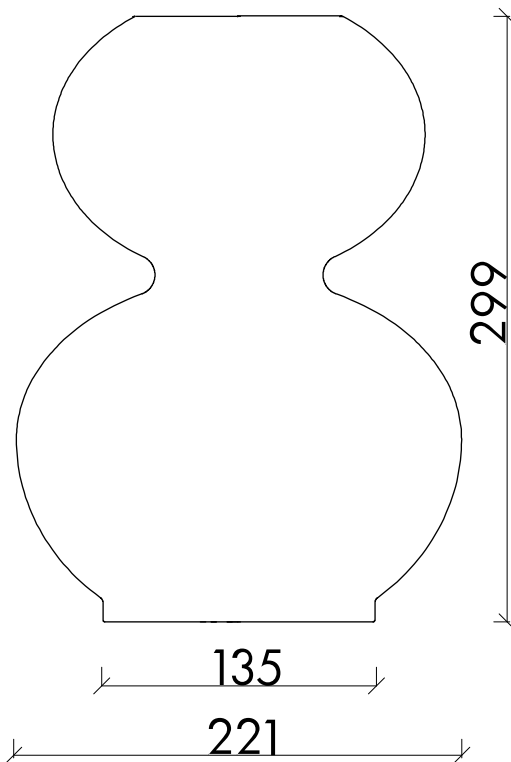

noo.ma team / Anna Pietkun, Zuzanna
Muszalska, Damian Goliński

Category

Candle Holders

Dimensions (mm)

Materials

Glazed ceramic

Environment

Indoor