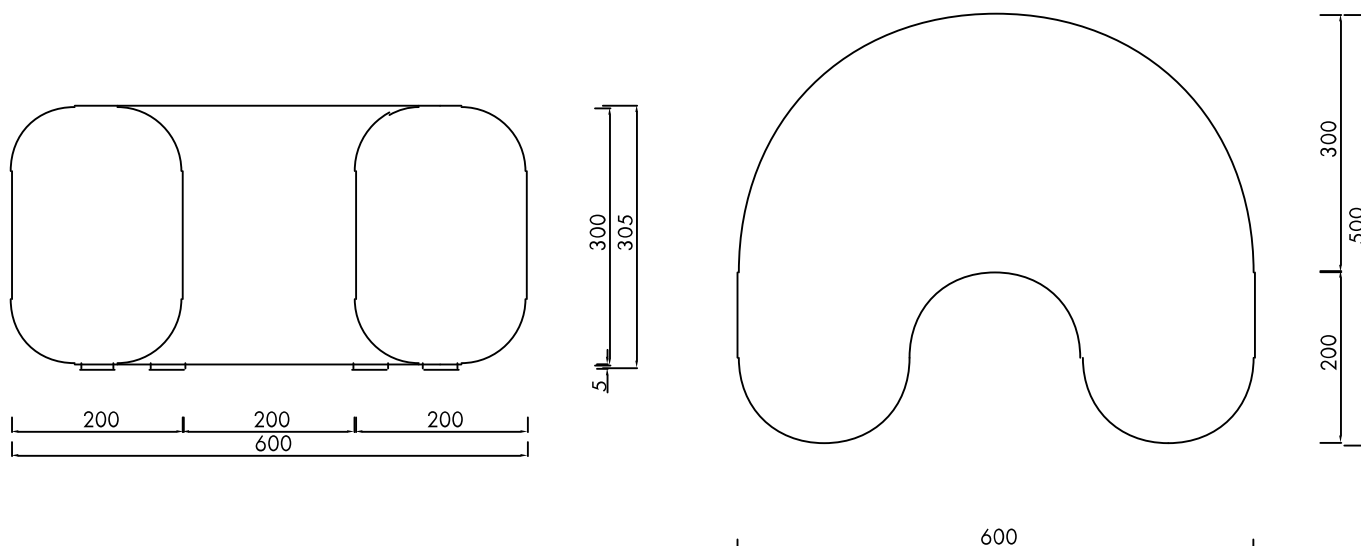

noo.ma team / Anna Pietkun, Zuzanna
Muszalska, Damian Goliński

Category

Poufs & Stools

Dimensions (mm)

Materials

Frame: particleboard, hardboard
Upholstery: high resilient foam/wadding

Environment

Indoor